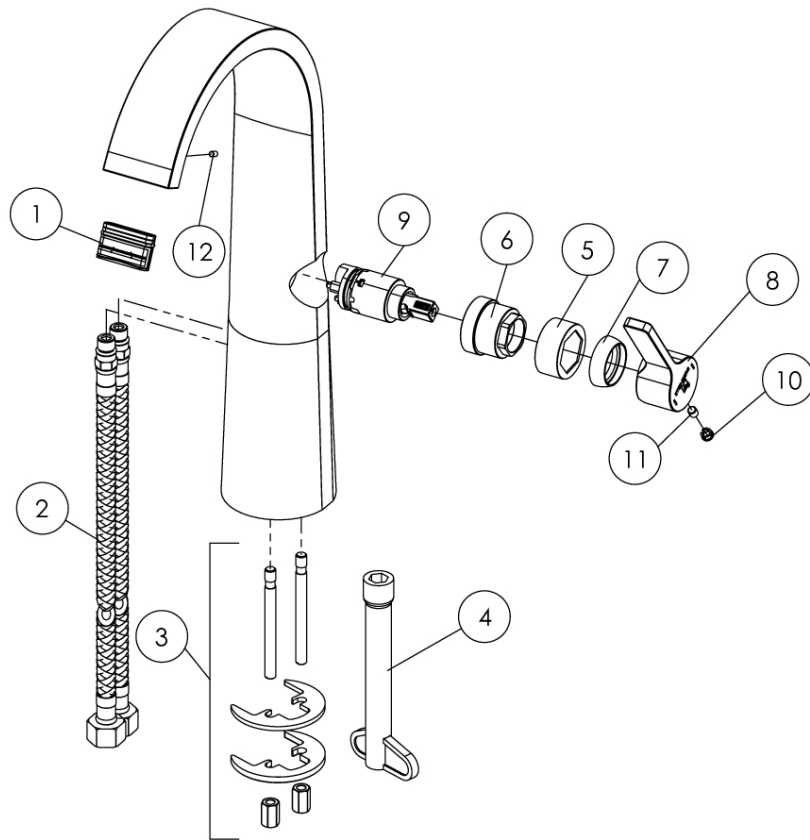

280 1700 S Single lever basin mixer with pop up waste
with ceramic cartridge, with flexible hoses 3/8", matt black

PRODUCT IMAGE

280 1700 S Single lever basin mixer with pop up waste

with ceramic cartridge, with flexible hoses 3/8", matt black

TECHNICAL DRAWING

280 1700 S
STEINBERG

280 1700 S Single lever basin mixer with pop up waste

with ceramic cartridge, with flexible hoses 3/8", matt black

EXPLODED VIEW

PartNo	DE	EN	
1	099 9141	Perlator, Strahlregler, rechteckig 32x8mm, 3,8L/Min	aerator square 32x8mm, 1,5qpm
2	099 9204	Flexschlauch U 3/8" x M10, Länge 500mm (Paar)	flexible hose U 3/8" x M10, length 500mm (pair)
3	099 9801	Befestigungsset 2 Gewindestifte M6	fixing set, 2 x tree rod M6
4	099 9126 1	Bestigungsschlüssel	fixing key
5	260 8010	Abdeckhülse für Kartusche, Chrom	cover chrome sleeve of cartridge
6	260 8009	Überwurfmutter Kartuschenbefestigung Ø 25mm, kompl.	hexagonnut to fix cartridge Ø 25mm, complete
7	260 8011	Kugelkappe, Chrom	spherical cap, chrome
8	230 9940 M	Armaturenhebel mit Logo, komplett, Chrom	handle with logo, complete, chrome
9	099 9004 2	Keramik-Kartusche "Kerox" 25 mm	ceramic cartridge "Kerox" 25 mm
10	099 4104	Chromkämpchen zum Hebel	chrome cap for single lever
11	099 1105	Madenschraube	grub screw
12	099 1125	Madeschraube M3 für Luftsprudler	grub screw M3 of aerator fixing
			280 1700
			18.10.2021
			STEINBERG