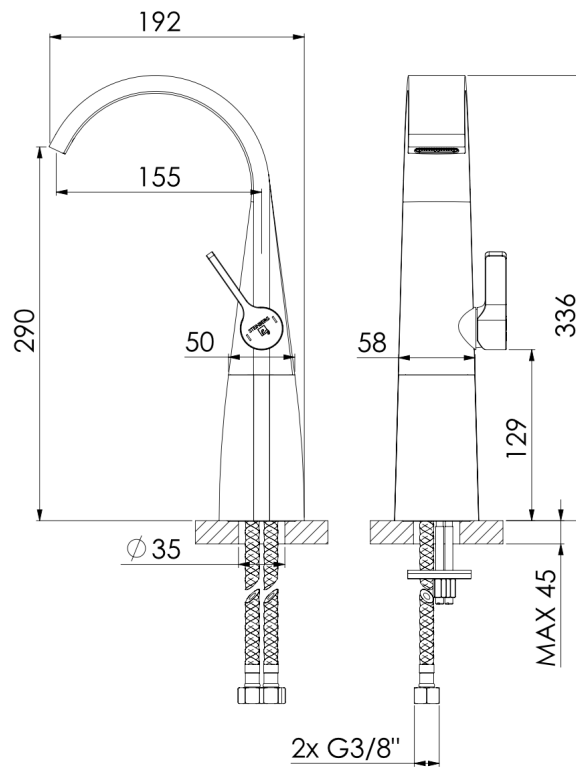

280 1700 S Single lever basin mixer with pop up waste
with ceramic cartridge, with flexible hoses 3/8", matt black

PRODUCT IMAGE

280 1700 S Single lever basin mixer with pop up waste

with ceramic cartridge, with flexible hoses 3/8", matt black

TECHNICAL DRAWING

280 1700 S
STEINBERG

280 1700 S Single lever basin mixer with pop up waste

with ceramic cartridge, with flexible hoses 3/8", matt black

EXPLODED VIEW

PartNo	DE	EN	
1	099 9141	Perlator, Strahlregler, rechteckig 32x8mm, 3,8L/Min	aerator square 32x8mm, 1,5qpm
2	099 9204	Flexschlauch U 3/8" x M10, Länge 500mm (Paar)	flexible hose U 3/8" x M10, length 500mm (pair)
3	099 9801	Befestigungsset 2 Gewindestifte M6	fixing set, 2 x tree rod M6
4	099 9126 1	Bestigungsschlüssel	fixing key
5	260 8010	Abdeckhülse für Kartusche, Chrom	cover chrome sleeve of cartridge
6	260 8009	Überwurfmutter Kartuschenbefestigung Ø 25mm, kompl.	hexagonnut to fix cartridge Ø 25mm, complete
7	260 8011	Kugelkappe, Chrom	spherical cap, chrome
8	230 9940 M	Armaturenhebel mit Logo, komplett, Chrom	handle with logo, complete, chrome
9	099 9004 2	Keramik-Kartusche "Kerox" 25 mm	ceramic cartridge "Kerox" 25 mm
10	099 4104	Chromkämpchen zum Hebel	chrome cap for single lever
11	099 1105	Madenschraube	grub screw
12	099 1125	Madeschraube M3 für Luftsprudler	grub screw M3 of aerator fixing
			280 1700
			18.10.2021
			STEINBERG