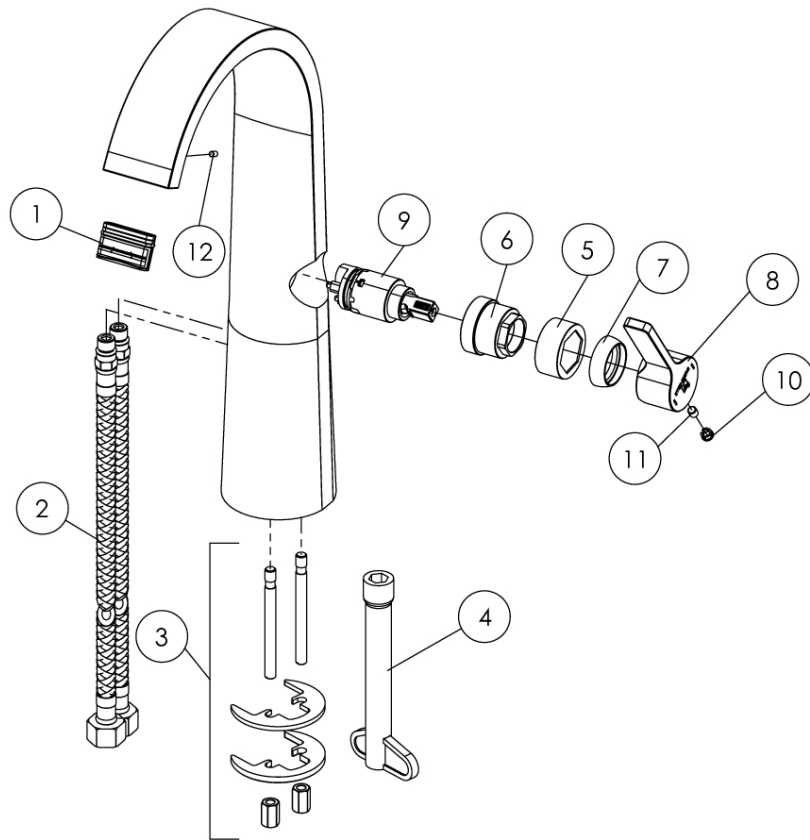

280 1700 Single lever basin mixer with pop up waste
with ceramic cartridge, with flexible hoses 3/8", chrome

PRODUCT IMAGE

280 1700 Single lever basin mixer with pop up waste

with ceramic cartridge, with flexible hoses 3/8", chrome

TECHNICAL DRAWING

280 1700 Single lever basin mixer with pop up waste

with ceramic cartridge, with flexible hoses 3/8", chrome

EXPLODED VIEW

PartNo	DE	EN	
1	099 9141	Perlator, Strahlregler, rechteckig 32x8mm, 3,8L/Min	aerator square 32x8mm, 1,5qpm
2	099 9204	Flexschlauch U 3/8" x M10, Länge 500mm (Paar)	flexible hose U 3/8" x M10, length 500mm (pair)
3	099 9801	Befestigungsset 2 Gewindestifte M6	fixing set, 2 x tree rod M6
4	099 9126 1	Bestigungsschlüssel	fixing key
5	260 8010	Abdeckhülse für Kartusche, Chrom	cover chrome sleeve of cartridge
6	260 8009	Überwurfmutter Kartuschenbefestigung Ø 25mm, kompl.	hexagonnut to fix cartridge Ø 25mm, complete
7	260 8011	Kugelkappe, Chrom	spherical cap, chrome
8	230 9940 M	Armaturenhebel mit Logo, komplett, Chrom	handle with logo, complete, chrome
9	099 9004 2	Keramik-Kartusche "Kerox" 25 mm	ceramic cartridge "Kerox" 25 mm
10	099 4104	Chromkämpchen zum Hebel	chrome cap for single lever
11	099 1105	Madenschraube	grub screw
12	099 1125	Madeschraube M3 für Luftsprudler	grub screw M3 of aerator fixing
			280 1700
			18.10.2021
			STEINBERG