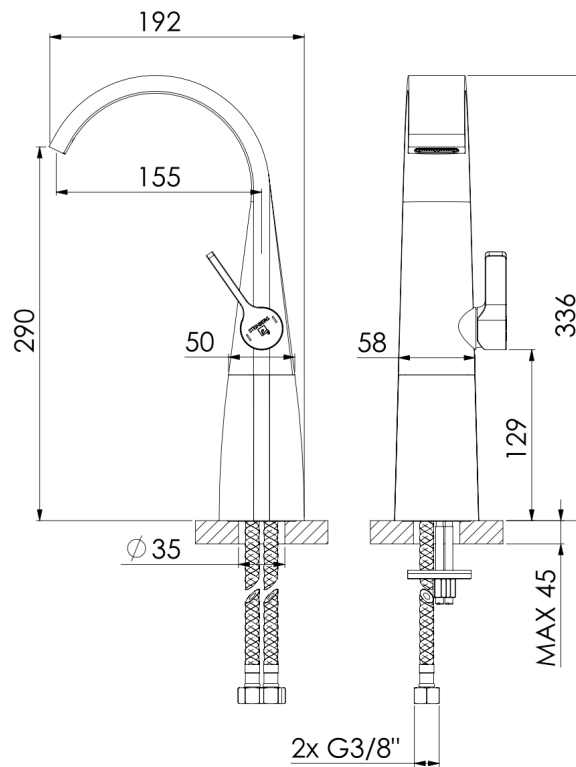

280 1700 Single lever basin mixer with pop up waste
with ceramic cartridge, with flexible hoses 3/8", chrome

PRODUCT IMAGE

280 1700 Single lever basin mixer with pop up waste

with ceramic cartridge, with flexible hoses 3/8", chrome

TECHNICAL DRAWING

280 1700 Single lever basin mixer with pop up waste

with ceramic cartridge, with flexible hoses 3/8", chrome

EXPLODED VIEW

PartNo	DE	EN	
1	099 9141	Perlator, Strahlregler, rechteckig 32x8mm, 3,8L/Min	aerator square 32x8mm, 1,5qpm
2	099 9204	Flexschlauch U 3/8" x M10, Länge 500mm (Paar)	flexible hose U 3/8" x M10, length 500mm (pair)
3	099 9801	Befestigungsset 2 Gewindestifte M6	fixing set, 2 x tree rod M6
4	099 9126 1	Bestigungsschlüssel	fixing key
5	260 8010	Abdeckhülse für Kartusche, Chrom	cover chrome sleeve of cartridge
6	260 8009	Überwurfmutter Kartuschenbefestigung Ø 25mm, kompl.	hexagonnut to fix cartridge Ø 25mm, complete
7	260 8011	Kugelkappe, Chrom	spherical cap, chrome
8	230 9940 M	Armaturenhebel mit Logo, komplett, Chrom	handle with logo, complete, chrome
9	099 9004 2	Keramik-Kartusche "Kerox" 25 mm	ceramic cartridge "Kerox" 25 mm
10	099 4104	Chromkämpchen zum Hebel	chrome cap for single lever
11	099 1105	Madenschraube	grub screw
12	099 1125	Madeschraube M3 für Luftsprudler	grub screw M3 of aerator fixing
			280 1700
			18.10.2021
			STEINBERG