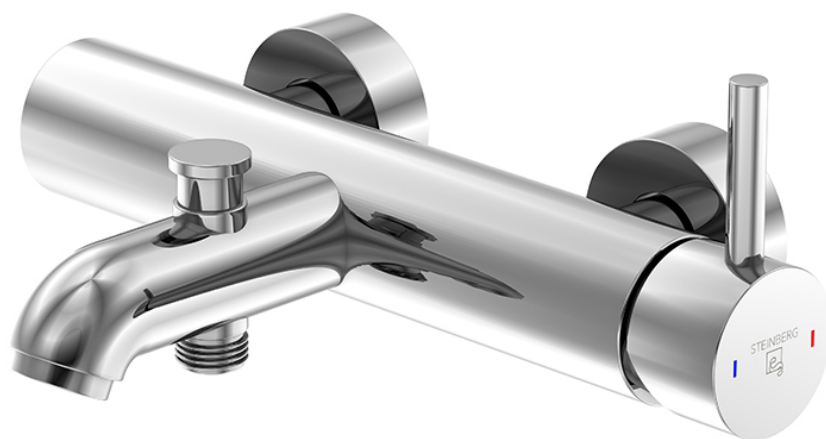

100 1100 Exposed single lever mixer 1/2" for bathtub

with ceramic cartridge, with diverter, projection 185 mm, chrome

PRODUCT IMAGE

100 1100 Exposed single lever mixer 1/2" for bathtub
with ceramic cartridge, with diverter, projection 185 mm, chrome