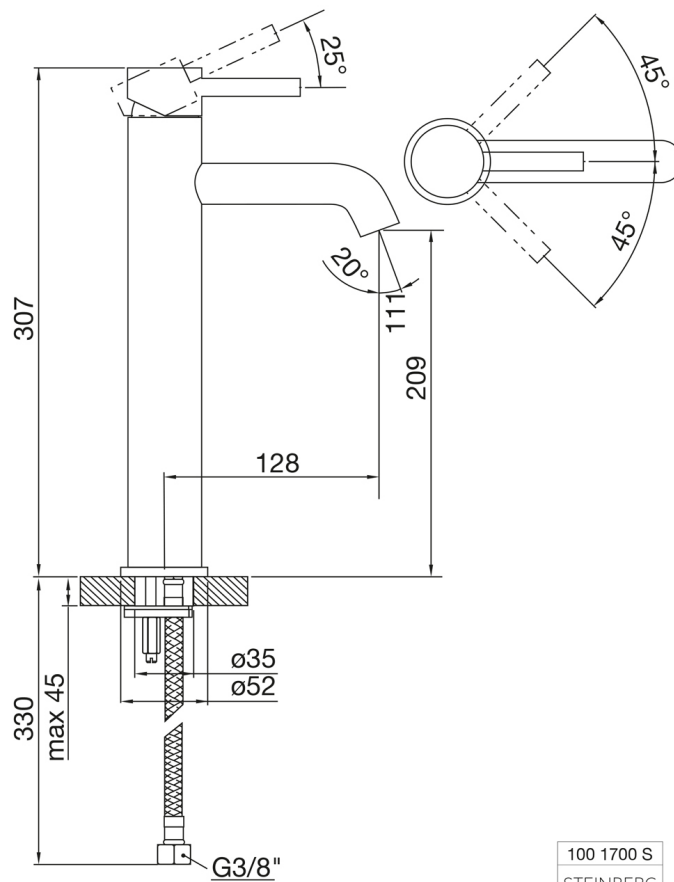

100 1700 S Single lever basin mixer without pop up waste

projection 128 mm, with ceramic cartridge, with flexible hoses 3/8", matt black

PRODUCT IMAGE

100 1700 S Single lever basin mixer without pop up waste

projection 128 mm, with ceramic cartridge, with flexible hoses 3/8", matt black

TECHNICAL DRAWING

100 1700 S
STEINBERG

100 1700 S Single lever basin mixer without pop up waste

projection 128 mm, with ceramic cartridge, with flexible hoses 3/8", matt black

EXPLODED VIEW

PartNo	DE	EN	
1	099 9870	Fuß-Rosette Ø 52mm	foot rosette Ø 52mm
2	099 9134	Luftsprudler innenliegend, komplett mit Montageschlüssel	aerator inside with chrome finished sleeve
3	099 9800	Befestigungsset 2 Gewindestifte M6, ohne Fußrosette	fixing set, 2 x tree rod M6, without base rosette
4	099 9020 1	Keramik-Kartusche Ø 40mm (Kerox)	ceramic cartridge Ø 40mm (Kerox)
5	099 8012	Überwurfmutter Kartuschenbefestigung 40mm	hexagonnut to fix cartridge 40mm
6	099 8013	Kugelkappe, Chrom	spherical cap, chrome
7	099 9911	EHM-Armaturenhebel komplett mit Logo	lever for single lever mixer complete with logo
8	099 1105	Madenschraube zum Hebel	grub screw of single lever
9	099 4107	Chromkämpchen	chrom cap of single lever mixer handle
10	099 9200	Flexschlauch Ü 3/8" x M10, Länge 360mm (Paar)	flexible hose Ü 3/8" x M10, length 360mm (pair)