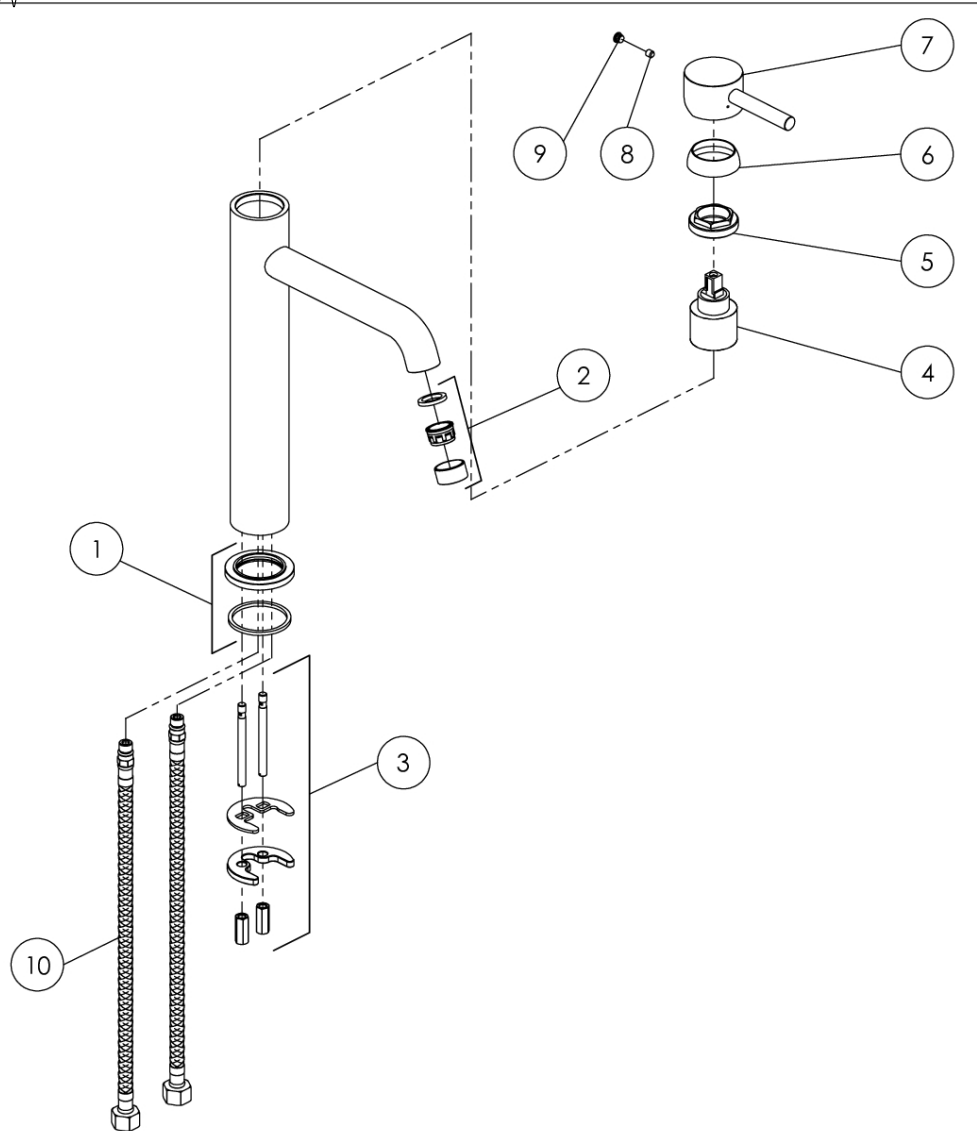

100 1700 S Single lever basin mixer without pop up waste

projection 128 mm, with ceramic cartridge, with flexible hoses 3/8", matt black

PRODUCT IMAGE

100 1700 S Single lever basin mixer without pop up waste

projection 128 mm, with ceramic cartridge, with flexible hoses 3/8", matt black

TECHNICAL DRAWING

100 1700 S
STEINBERG

100 1700 S Single lever basin mixer without pop up waste

projection 128 mm, with ceramic cartridge, with flexible hoses 3/8", matt black

EXPLODED VIEW

PartNo	DE	EN	
1	099 9870	Fuß-Rosette Ø 52mm	foot rosette Ø 52mm
2	099 9134	Luftsprudler innenliegend, komplett mit Montageschlüssel	aerator inside with chrome finished sleeve
3	099 9800	Befestigungsset 2 Gewindestifte M6, ohne Fußrosette	fixing set, 2 x tree rod M6, without base rosette
4	099 9020 1	Keramik-Kartusche Ø 40mm (Kerox)	ceramic cartridge Ø 40mm (Kerox)
5	099 8012	Überwurfmutter Kartuschenbefestigung 40mm	hexagonnut to fix cartridge 40mm
6	099 8013	Kugelkappe, Chrom	spherical cap, chrome
7	099 9911	EHM-Armaturenhebel komplett mit Logo	lever for single lever mixer complete with logo
8	099 1105	Madenschraube zum Hebel	grub screw of single lever
9	099 4107	Chromkämpchen	chrom cap of single lever mixer handle
10	099 9200	Flexschlauch Ü 3/8" x M10, Länge 360mm (Paar)	flexible hose Ü 3/8" x M10, length 360mm (pair)