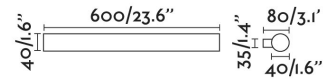

### Specifications

|                              |                     |
|------------------------------|---------------------|
| <b>Bulb:</b>                 | LED 12W 3000K 850Lm |
| <b>Bulb included:</b>        | Yes                 |
| <b>Transformer:</b>          |                     |
| <b>Transformer included:</b> | Yes                 |
| <b>Voltage:</b>              | 100-240V            |
| <b>Operating Frequency:</b>  |                     |
| <b>IP:</b>                   | 44                  |
| <b>Class:</b>                | II                  |
| <b>Material:</b>             | Aluminium           |
| <b>Recommended bulb:</b>     |                     |
| <b>Length:</b>               | 80 mm               |
| <b>Net Width:</b>            | 600 mm              |
| <b>Height:</b>               | 40 mm               |
| <b>Net Weight:</b>           | 0.70 kg             |
| <b>Volume:</b>               | 0.00390 m3          |