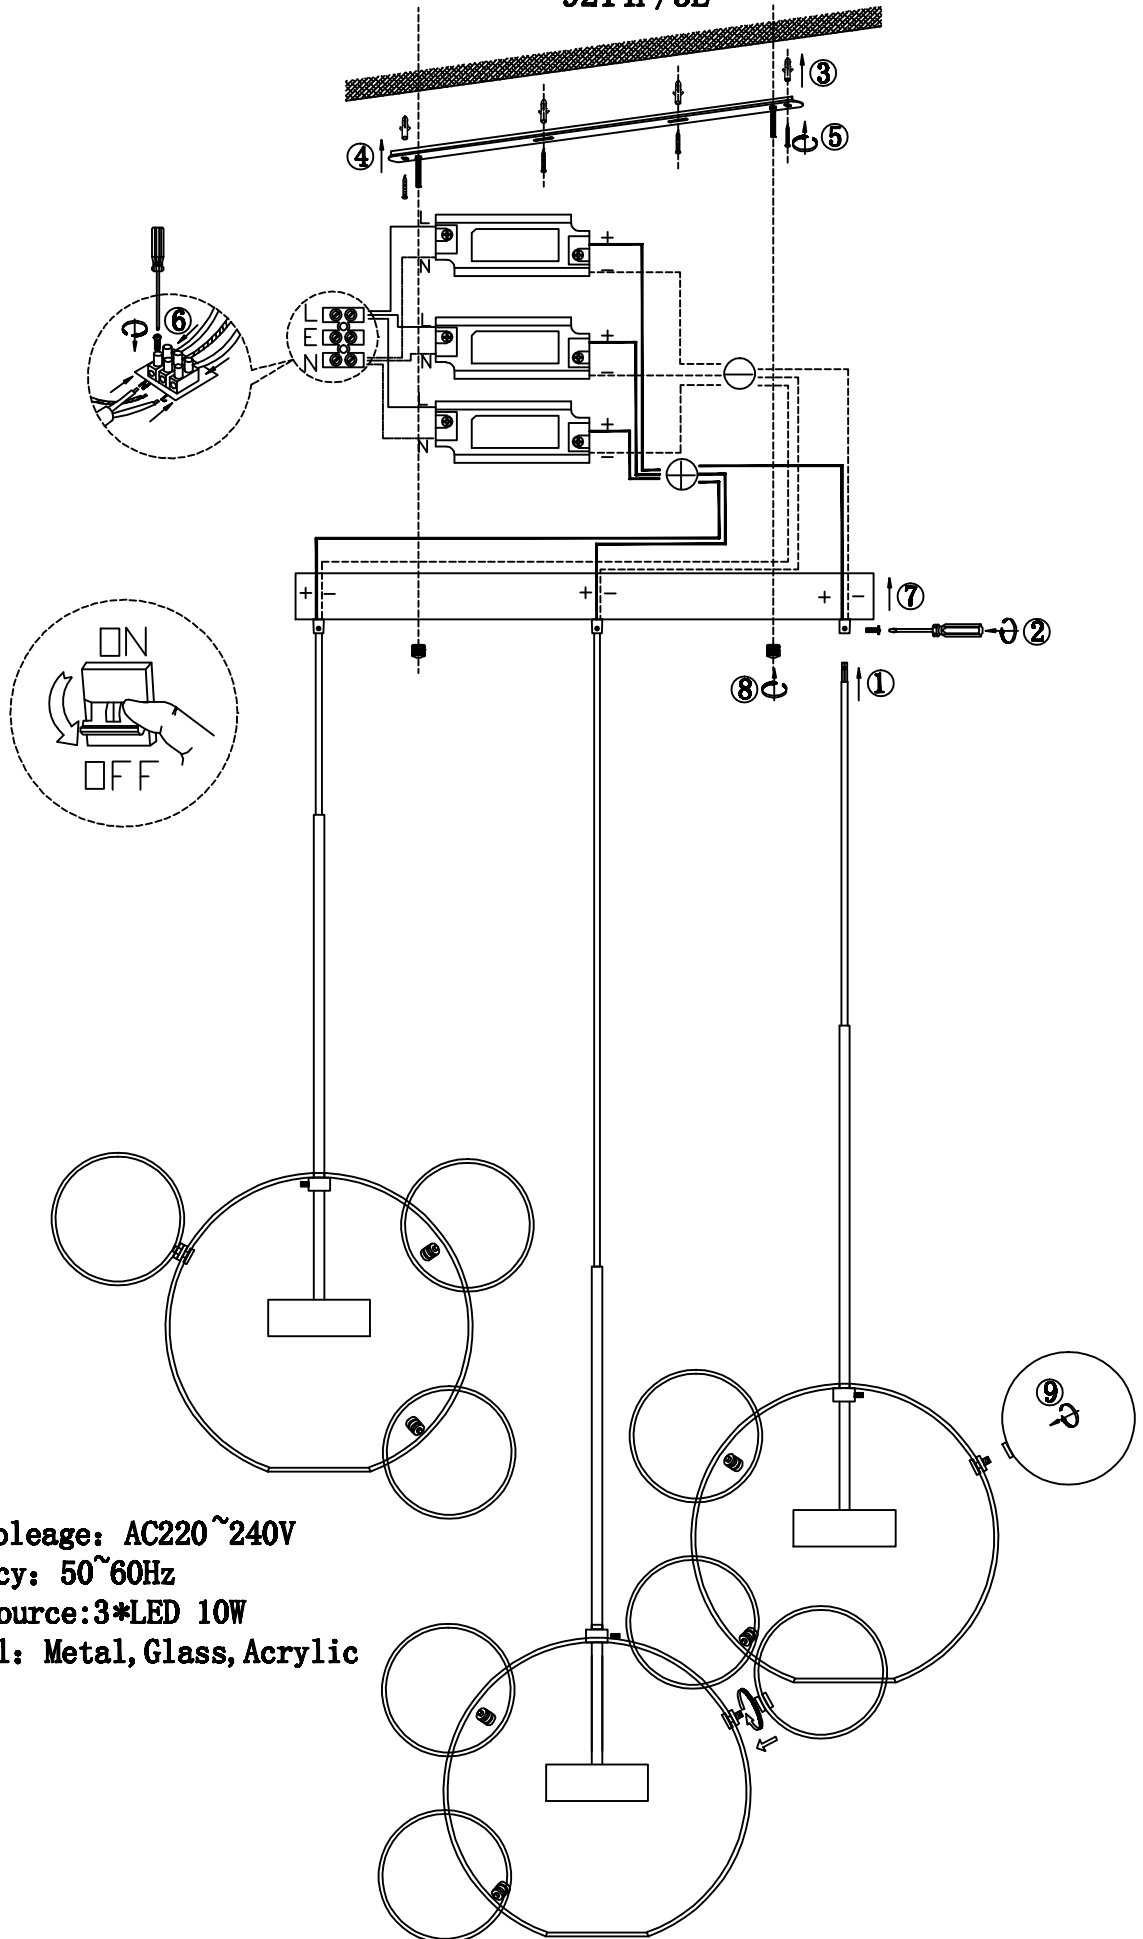

# 9214P/3L

- 1. Rated Voltage: AC220~240V
- 2. Frequency: 50~60Hz
- 3. light source: 3\*LED 10W
- 4. Material: Metal, Glass, Acrylic