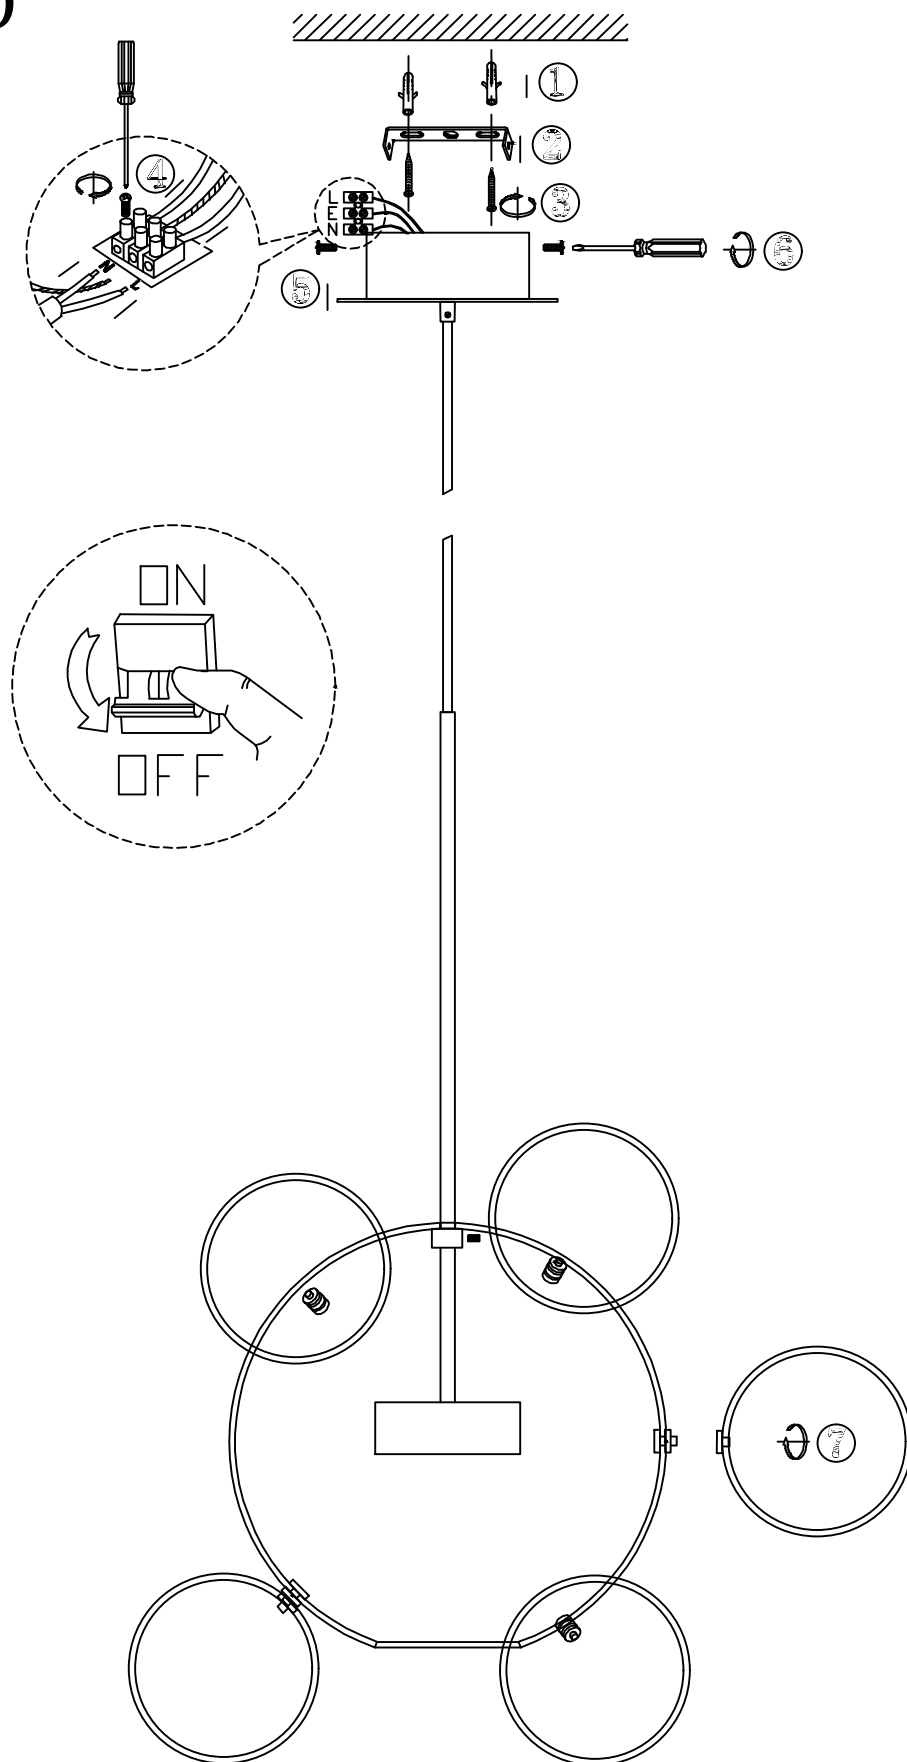

# 9214P-5

1. Rated Voltage: AC220-240V
2. Frequency: 50Hz~60Hz
3. light source: 3\*LED 7W
4. Material: Metal, Glass, Alrylic