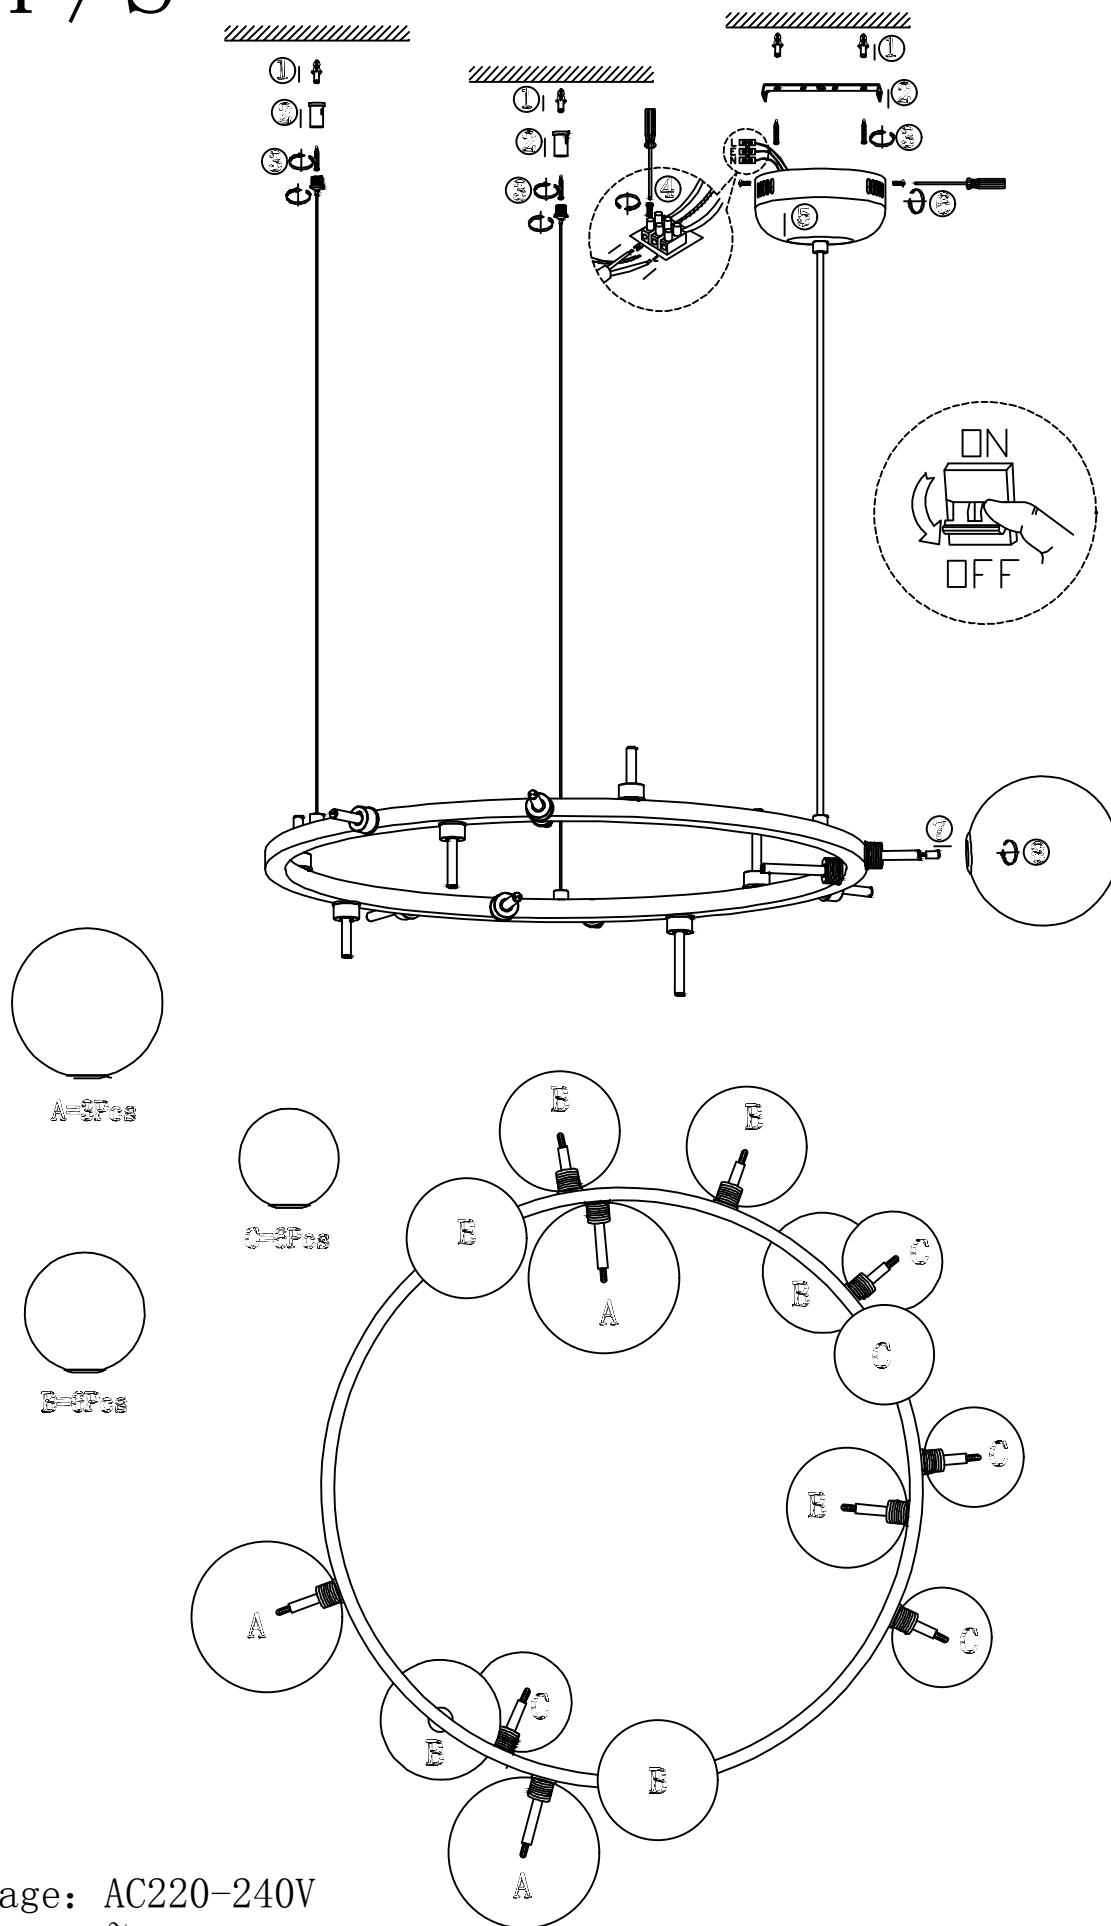

8828P/S

1. Rated Voltage: AC220-240V
2. Frequency: 50Hz~60Hz
3. light source:15*G9
4. Material: Metal, Glass