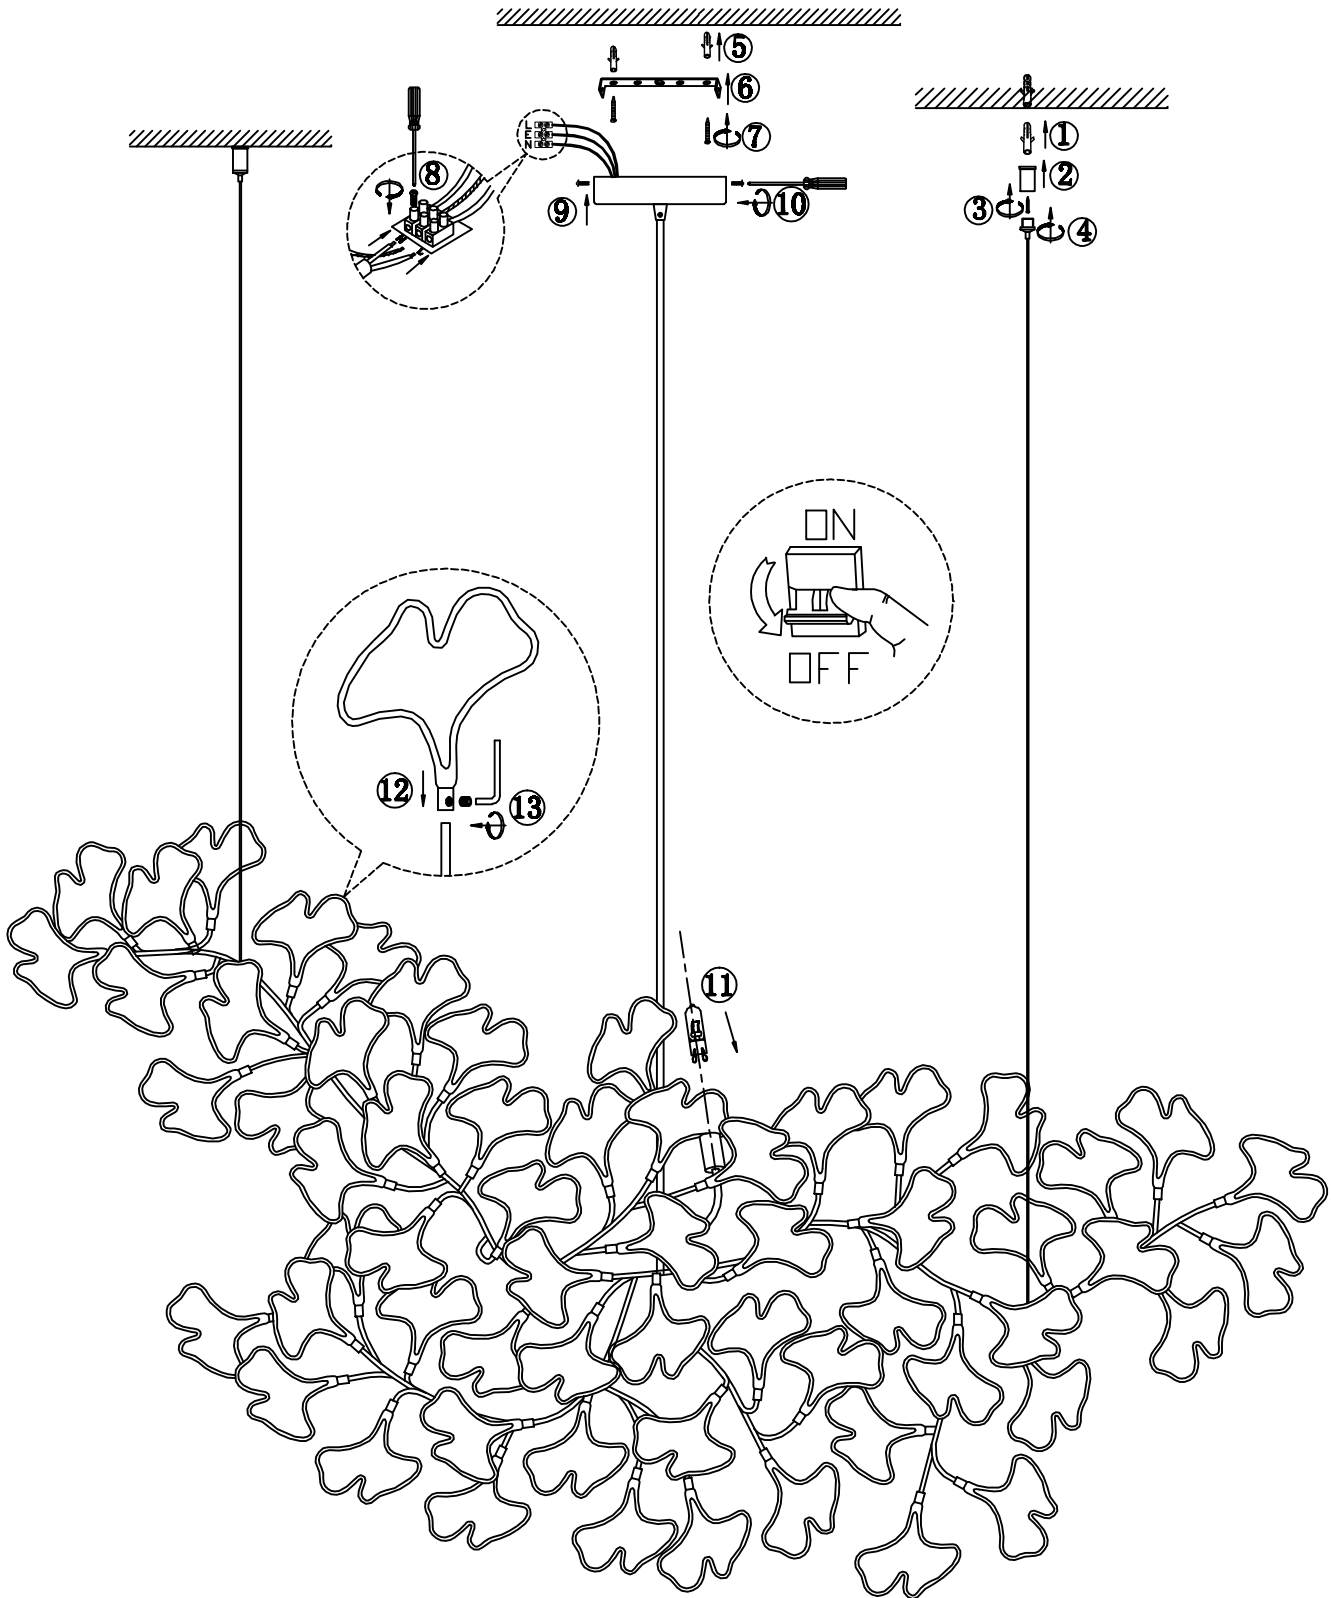

# 10881P/L800

1. Rated Voltage: AC220~240V
2. Frequency: 50~60Hz
3. lightsource:G9 Max. 42W
4. Material: Metal,