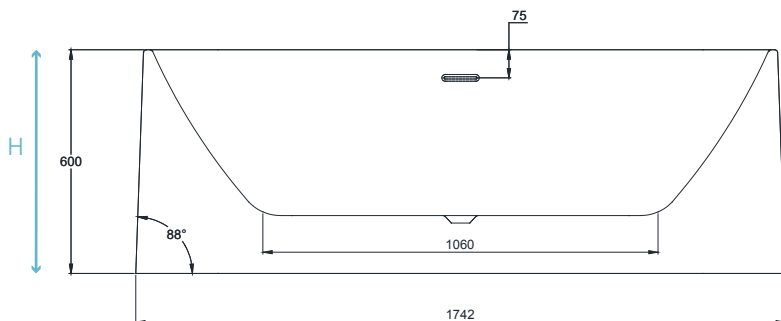

ECLIPSE

Features

- Product: Rectangular / Freestanding
- Depth: 44cm
- Height H: 60cm
- Material: Acrylic
- Color: White
- Texture base: No
- Includes: Waste+Overflow+siphon

Technical drawing

Dim.cm	C/L	W/kg	Mold #
170X70	271	64.5	5769