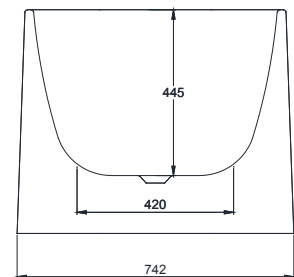

ECLIPSE

Features

- Product: Rectangular / Freestanding
- Depth: 44cm
- Height H: 60cm
- Material: Acrylic
- Color: White
- Texture base: No
- Includes: Waste+Overflow+siphon

Technical drawing

Dim.cm	C/L	W/kg	Mold #
170X70	271	64.5	5769