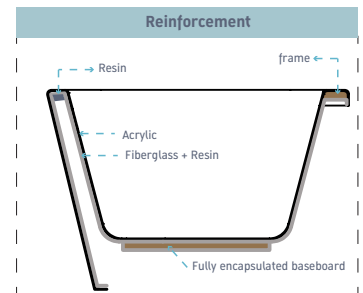

ECLIPSE

Features

- Product: Rectangular / Freestanding
- Depth: 44cm
- Height H: 60cm
- Material: Acrylic
- Color: White
- Texture base: No
- Includes: Waste+Overflow+siphon

Technical drawing

Dim.cm	C/L	W/kg	Mold #
170X70	271	64.5	5769