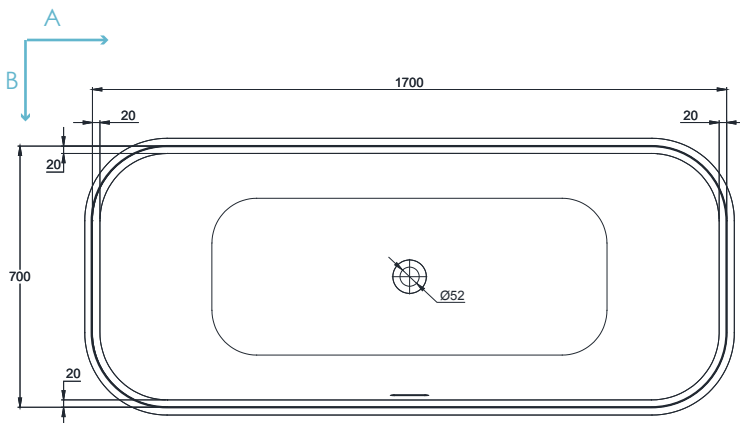

ECLIPSE

Features

- Product: Rectangular / Freestanding
- Depth: 44cm
- Height H: 60cm
- Material: Acrylic
- Color: White
- Texture base: No
- Includes: Waste+Overflow+siphon

Technical drawing

Dim.cm	C/L	W/kg	Mold #
170X70	271	64.5	5769