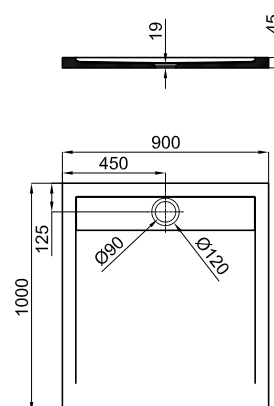

## Description

100x90 LIGHT STONE shower tray.

## Technical drawing

Dimensions in mm

**noken**  
PORCELANOSA BATHROOMS

Warranty: For a warranty or other information on this product, visit our Web address: [www.noken.com](http://www.noken.com)

Legal disclaimer: All details provided by the NOKEN's Product has an information purpose without any contractual value. In order to obtain further information about the materials and their installation please visit our showrooms. NOKEN reserves the right to modify or delete any information on this site. The images and colours shown in this site may differ from the real ones.