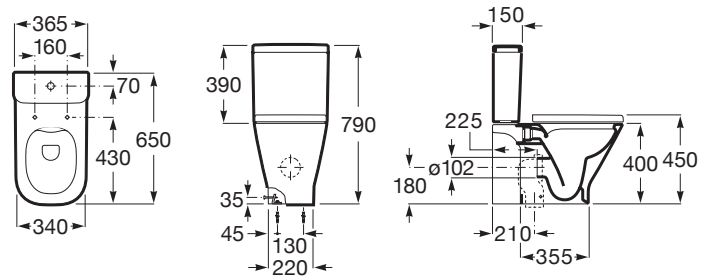

THE GAP

Vitreous china close-coupled Rimless WC with dual outlet

DIMENSIONS

Length	365 mm
Width	650 mm
Height	790 mm

COLOURS AND FINISHES

00 White

TECHNICAL DRAWINGS

FEATURES

Fixing kit: Included

Flushing jet

Flushing system: Washdown

Installation type: Floor-standing

Outlet type: Dual

Roca Rimless®

Shape: Square

Style: Neutral

Weight (Kg): 25

COMPATIBLE WITH

Dual flush 4,5/3L WC cistern complete with bottom inlet

34147D..F

SQUARE - Slim soft-closing toilet seat and cover

801472..3

The Gap

The Gap collection provides a wide range of modern design options, including WCs, basins and bathroom vanity units to optimise any space. The extensive furniture range also includes perfect solutions for compact bathrooms as well base units for on countertop basins.