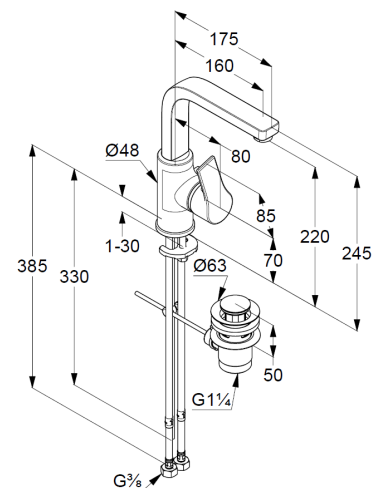

Technische Daten/ Technical Data

KLUDI ZENTA SL
single lever basin mixer
DN 15

Ref.:
480270565

Finishes:
05 chrome

Product description
Manufacturer KLUDI GmbH & Co. KG
Typ: KLUDI ZENTA SL
single lever basin mixer
Ref.: 480270565

basin mixer
single lever mixer
1-hole mounted
lateral actuation
solid handle, metal
aerator M24 PCA
ceramic cartridge with hot water safety device
flow rate at 3 bar 5 l/min.
swivel spout (360°)
flexible hoses G $\frac{3}{8}$ DVGW approved
rapid installation set
pop up waste G1 $\frac{1}{4}$ metal

Produktabbildung/ Product picture

Maßzeichnung/ Dimensional drawing

Durchfluss/ Flow rate