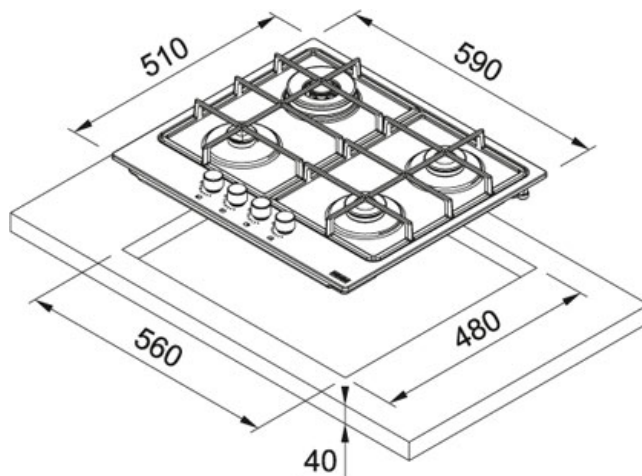

## Inox satinat | 106.0554.390

FAMILY : **Plite** | SERIE : **Smart** | INSTALLATION TYPE : **Incorporabil** | PRODUCT LINE : **Smart** | FINISH : **Inox satinat** | MODEL : **FHSM 604 4G XS C**

### DATE TEHNICE

Type	INDEPENDENT-GAS-HOB
Numar arzatoare	4
Tip butoane	SMART
Gratare	Fonta
Putere (W)	Auxilar - 1000W Rapid - 3000W Semi Rapid - 2x1750W
Tensiune	220-240V
Latime	590,00 mm
Adancime	510,00 mm