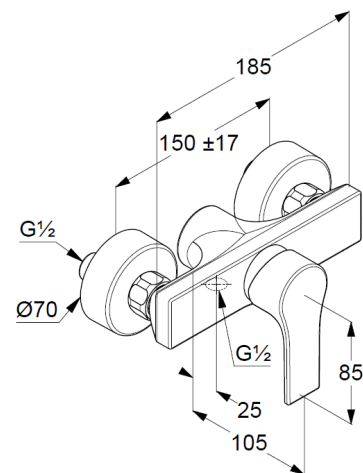

Technische Daten/ Technical Data

KLUDI Zenta
single lever shower mixer
DN 15

Ref.:
488700565

Finishes:
05 chrome

Product description
Manufacturer KLUDI GmbH & Co. KG
Typ: KLUDI Zenta
single lever shower mixer
Ref.: 488700565

shower mixer
single lever mixer
wall mounted
solid lever, metal
protected against back flow
shower outlet G $\frac{1}{2}$
ceramic cartridge with hot water safety device
flow rate at 3 bar 28 l/min.
S-unions G $\frac{1}{2}$ x G $\frac{3}{4}$

Produktabbildung/ Product picture

Maßzeichnung/ Dimensional drawing

Durchfluss/ Flow rate