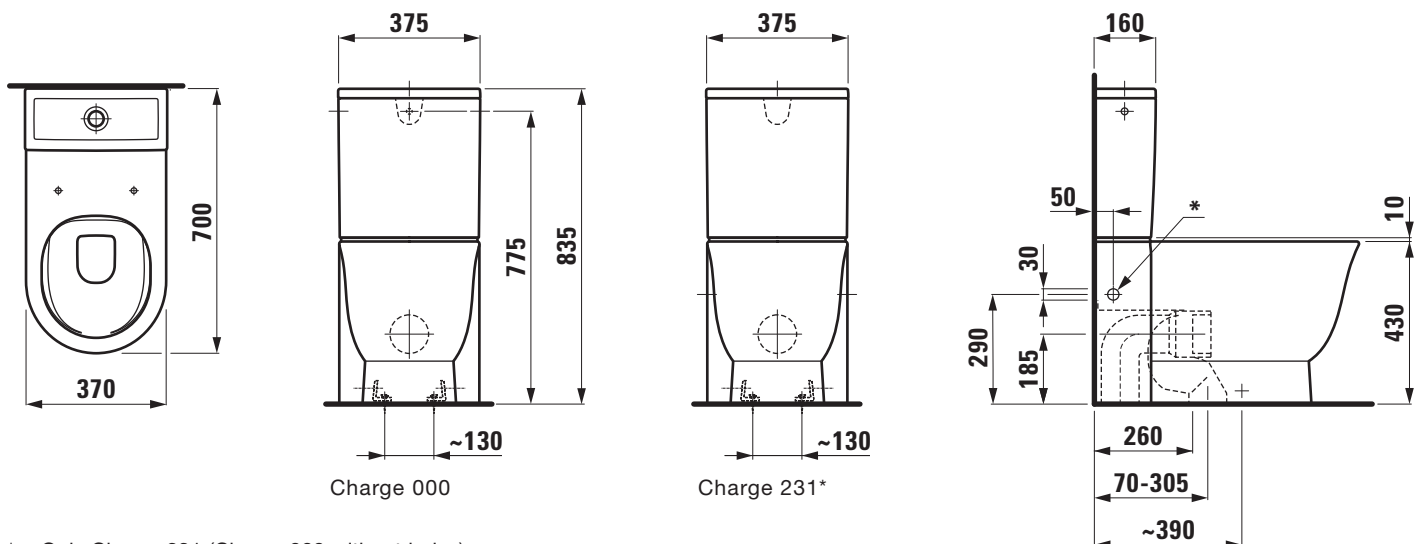

SET THE NEW CLASSIC

Floorstanding WC combination rimless

82485.8

TECHNICAL DATA

Order no.	82485.8
Certified to	EN 997 / EN 33
Specification	rimless Washdown for 5/3-l-flush Charge 000 – 2 fixing holes, without lateral holes
Special specification	Charge 231 – 2 fixing holes, with lateral holes
Outlet	horizontal VARIO, vertical 70 - 305 mm
Weight	37,0 kg
Accessories excl.	Charge 000 – Cistern, order no. 82885.1, 82885.2 Charge 231 – Cistern, order no. 82885.3, 82885.5 WC seat and cover with automatic lowering system, order no. 89185.1
Mounting acc. incl.	Fixing set, order no. 89175.7

Mounting acc. excl.	for VARIO-outlet 70 - 160 mm LAUFEN-connection, order no. 89009.2 for VARIO-outlet 160 - 305 mm only LAUFEN-connection, order no. 89902.5
Colours	see colour table

SPECIFICATION TEXT

Floorstanding WC pan rimless washdown Laufen-THE NEW CLASSIC, sanitary ceramic, for cistern, EN 997, EN 33
5/3-l-flush, dimensions 370 x 700 x 440 mm
outlet horizontal, VARIO vertical 70 - 305 mm
back to wall, concealed fixation, 2 fixing holes
Special feature: rimless, concealed surfaces directing water are fully glazed throughout, vacuum checked
Further options / accessories: Surface refinement LCC (only white), 2 lateral holes (option 231), cistern 82885.1, 82885.2 (option 000), 82885.3, 82885.5 (option 231), WC seat and cover with automatic lowering 89185.1
Order no. 82485.8

TECHNICAL DRAWINGS / S 1 : 20

* = Only Charge 231 (Charge 000 without holes)