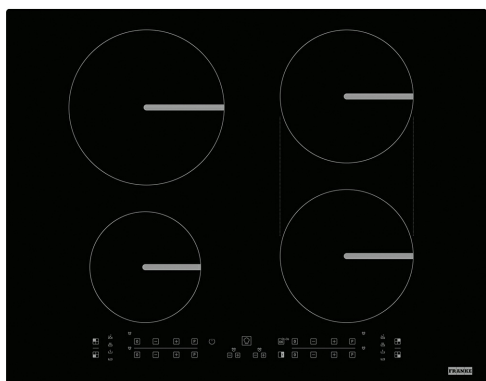

Cristal Negru | 108.0606.108

FAMILY : Plite | FINISH : Cristal Negru | SERIE : Smart | INSTALLATION TYPE : Pe blat/la nivelul blatului | MODEL : FSM 654
I B BK | FEATURES : Zone Bridge | FEATURES : Putere reglabila | FEATURES : Functii speciale

DATE TEHNICE

Type	Induction
Number of Heating Zones	4
Power Positions	9+Booster
Putere (W)	7.2 kW
Lungime	510,00 mm
Latime	650,00 mm
Comanda	TOUCH-CONTROL
Power Management	2.5 - 4.0 - 6.0 - 7.2 KW
Timer	Da / pentru toate zonele
Tensiune	220-240V 50-60Hz
Adjustable Power	Yes
Booster	Yes
Bridge Zone	Yes