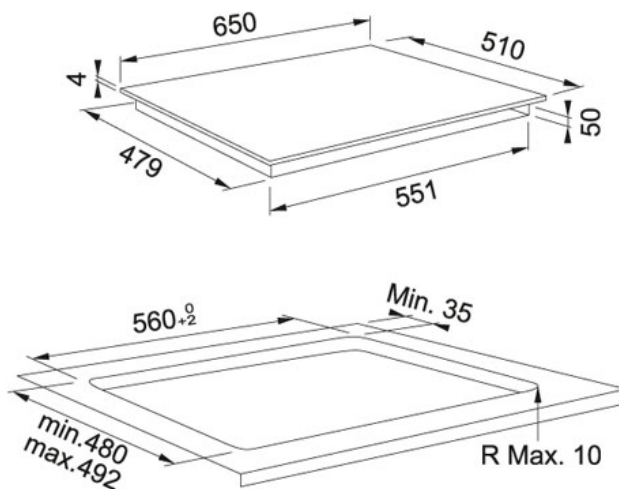

Cristal Negru | 108.0606.108

FAMILY : Plite | FINISH : Cristal Negru | SERIE : Smart | INSTALLATION TYPE : Pe blat/la nivelul blatului | MODEL : FSM 654
I B BK | FEATURES : Zone Bridge | FEATURES : Putere reglabila | FEATURES : Functii speciale

DATE TEHNICE

Type	Induction
Number of Heating Zones	4
Power Positions	9+Booster
Putere (W)	7.2 kW
Lungime	510,00 mm
Latime	650,00 mm
Comanda	TOUCH-CONTROL
Power Management	2.5 - 4.0 - 6.0 - 7.2 KW
Timer	Da / pentru toate zonele
Tensiune	220-240V 50-60Hz
Adjustable Power	Yes
Booster	Yes
Bridge Zone	Yes