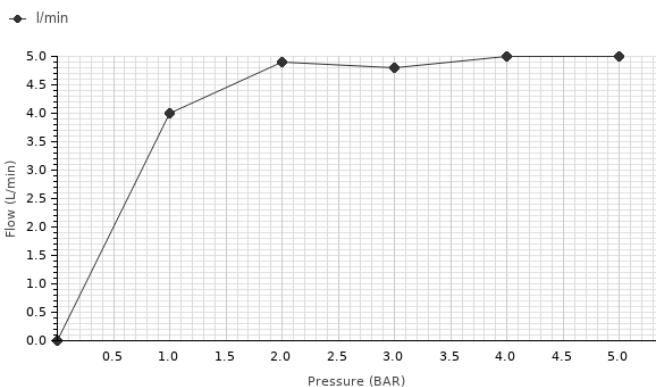

### Description

High spout single lever basin mixer 3/8". Ø25 mm ceramic cartridge. Length of hoses 360 mm. Without pop-up waste set 1 1/4". Adjustable "Plus" aerator. Flow rate 4,7 l/min. at 3 bar.

### Flow rate diagramme

Pressure (bar)	0	1	2	3	4	5
Flow - l/min (±15%)	0	4	4.9	4.8	5	5