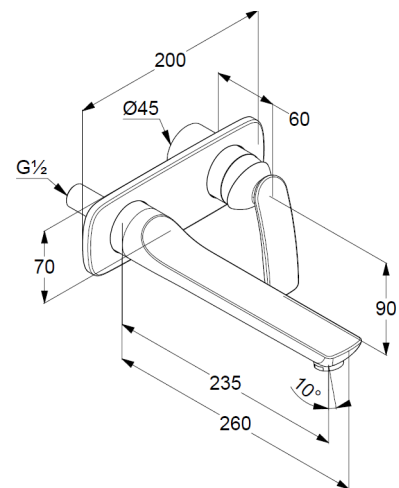

Technische Daten/ Technical Data

KLUDI BALANCE
single lever basin mixer
DN 15

Ref.:
522478775

Finishes:
87 matt black/chrome

Product description
Manufacturer KLUDI GmbH & Co. KG
Typ: KLUDI BALANCE
basin mixer
Ref.: 522478775

basin mixer
concealed basin mixer
single lever mixer
trim set without pre-installation set KLUDI Ref.: 38243
wall mounted
fixed spout 235mm
solid lever, metal
aerator, S-Pointer M24 PCA
ceramic cartridge
flow rate at 3 bar 5 l/min.

Produktabbildung/ Product picture

Maßzeichnung/ Dimensional drawing

Durchfluss/ Flow rate