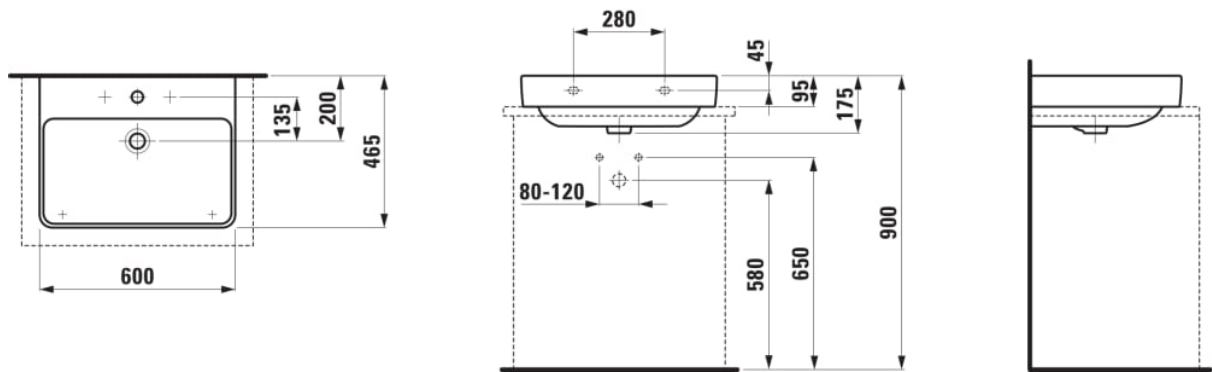

TECHNICAL DRAWINGS