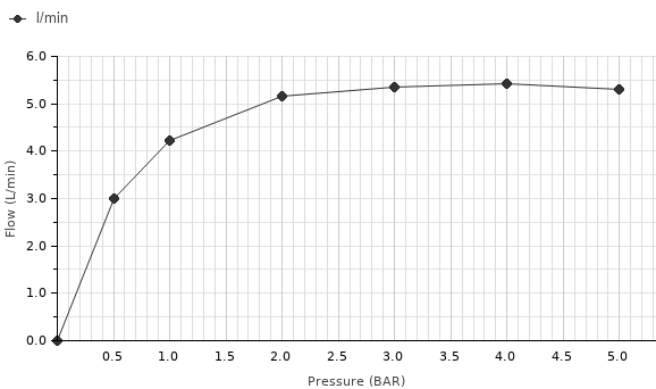

eco

Description

Single lever basin mixer 3/8". Ø35 mm ceramic cartridge. Length of hoses 365 mm. Without pop-up waste set 1 1/4". "Plus" aerator. Cold-water opening. Flow rate 5,34 l/min. at 3 bar.

Finish

black
100208353

Other Finishes

chrome
100208352

brushed titanium
100291627

brushed copper
100291680

Certifications and quality characteristics

Flow rate diagramme

Pressure (bar)	0	0.5	1	2	3	4	5
Flow - l/min (±15%)	0	3.01	4.22	5.17	5.34	5.42	5.3

Technical drawing

Dimensions in mm