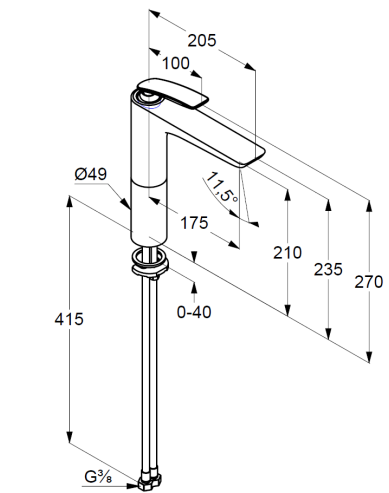

basin mixer for washbowls  
single lever mixer  
1-hole mounted  
solid lever, metal  
aerator, S-Pointer M24 PCA  
ceramic cartridge with hot water safety device  
flow rate at 3 bar 5 l/min.  
fixed spout  
rapid installation set  
without pop up waste

### Maßzeichnung/ Dimensional drawing