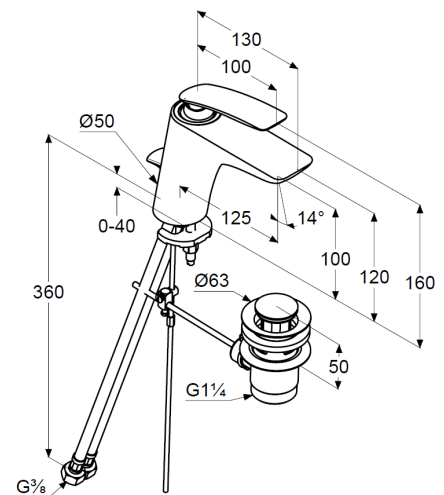

Technische Daten/ Technical Data

KLUDI BALANCE
single lever basin mixer
DN 15

Ref.:
520238775

Finishes:
87 matt black/chrome

Product description
Manufacturer KLUDI GmbH & Co. KG
Typ: KLUDI BALANCE
single lever basin mixer
Ref.: 520238775

basin mixer
single lever mixer
1-hole mounted
solid lever, metal
aerator, S-Pointer M24 PCA
ceramic cartridge with hot water safety device
flow rate at 3 bar 5 l/min.
flexible hoses G $\frac{3}{8}$ DVGW approved
rapid installation set
pop up waste G1 $\frac{1}{4}$ metal

Produktabbildung/ Product picture

Maßzeichnung/ Dimensional drawing

Durchfluss/ Flow rate