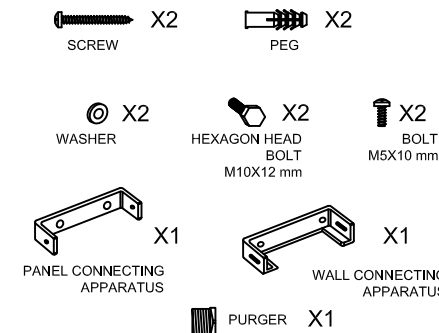

SUPPLIED INSTALLATION ACCESSORIES