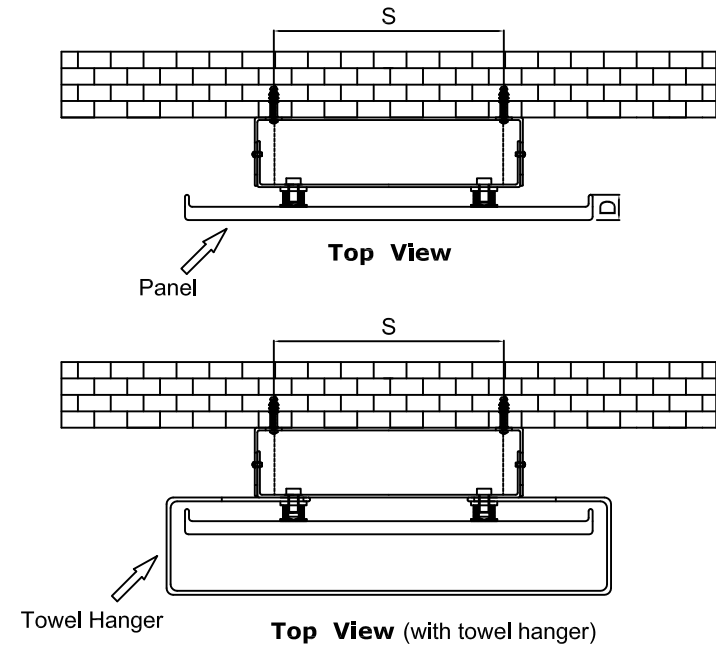

EcoBP

Towel Hanger Options

Single Towel Hanger Dual Towel Hanger

- Vertical Mounting
- Optional Towel Hanger
- Optional Ral Color Selection
- Max Operational Pressure:8 Bar
- Inlet/Outlet: 1/2" Female Pipe Thread
- All Dimensions are in mm

Product Name	Product Code	Height	Width	Thickness	Plumbing Axes Center to Center	Hanger Axes Horizontal	Hanger to Bottom of the Product	Hanger Axes Vertical
		H	W	D	C	S	F	G
		mm	mm	mm	mm	mm	mm	mm
EcoBP-1000	119-100031	990	310	15	50	175	702,5	350
EcoBP-1200	119-120031	1190	310	15	50	175	877,5	560