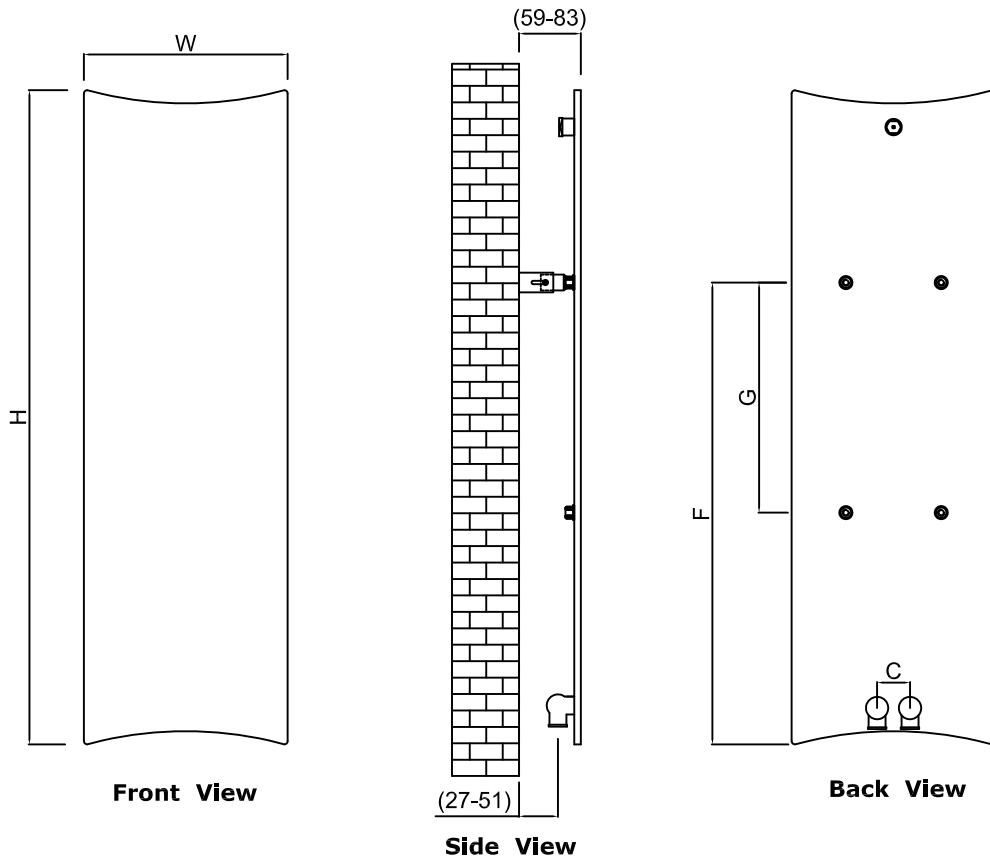

EcoBP

Towel Hanger Options

Single Towel Hanger Dual Towel Hanger

- Vertical Mounting
- Optional Towel Hanger
- Optional Ral Color Selection
- Max Operational Pressure:8 Bar
- Inlet/Outlet: 1/2" Female Pipe Thread
- All Dimensions are in mm

Product Name	Product Code	Height	Width	Thickness	Plumbing Axes Center to Center	Hanger Axes Horizontal	Hanger to Bottom of the Product	Hanger Axes Vertical
		H	W	D	C	S	F	G
		mm	mm	mm	mm	mm	mm	mm
EcoBP-1000	119-100031	990	310	15	50	175	702,5	350
EcoBP-1200	119-120031	1190	310	15	50	175	877,5	560