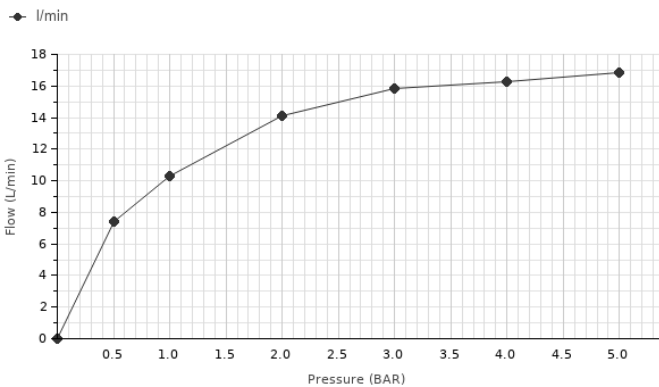

Rain Showers

NEPTUNE SLIM

Description

Square 30 cm rain shower head, with ball joint

Finish

Other Finishes

Certifications and quality characteristics

Flow rate diagramme

Pressure (bar)	0	0.5	1	2	3	4	5
Flow - l/min (±15%)	0	7.38	10.33	14.1	15.81	16.3	16.86

Technical drawing

Dimensions in mm