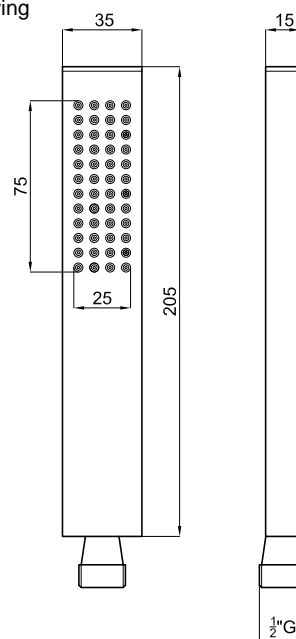

## Description

Single function handshower. Flow rate 11,8 l/min. at 3 bar.

## Technical drawing

Dimensions in mm