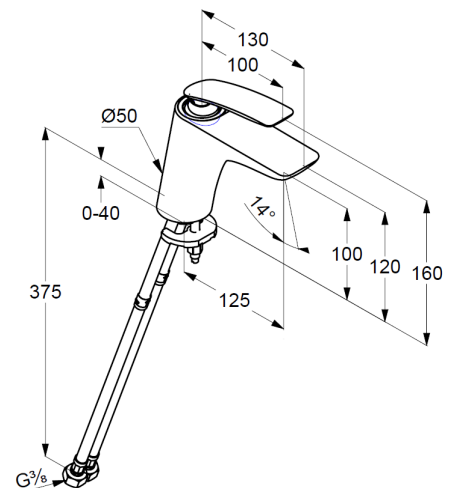

Technische Daten/ Technical Data

KLUDI BALANCE
single lever basin mixer
DN 15

Ref.:
520268775

Finishes:
87 matt black/chrome

Product description
Manufacturer KLUDI GmbH & Co. KG
Typ: KLUDI BALANCE
single lever basin mixer
Ref.: 520268775

basin mixer
single lever mixer
1-hole mounted
solid lever, metal
aerator, S-Pointer M24 PCA
ceramic cartridge with hot water safety device
flow rate at 3 bar 5 l/min.
flexible hoses G $\frac{3}{8}$ DVGW approved
rapid installation set

Produktabbildung/ Product picture

Maßzeichnung/ Dimensional drawing

Durchfluss/ Flow rate