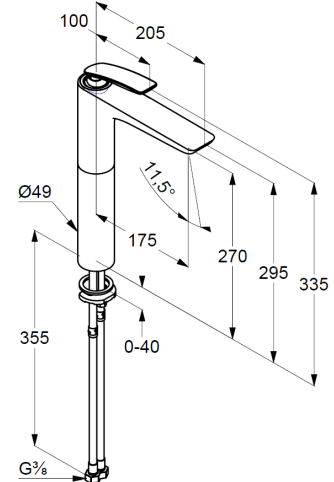

Technische Daten/ Technical Data

KLUDI BALANCE

single lever basin mixer for washbowls
DN 15

Ref.:
522988775

Finishes:
87 matt black/chrome

Product description
Manufacturer KLUDI GmbH & Co. KG
Typ: KLUDI BALANCE
single lever basin mixer
Ref.: 522988775

basin mixer for washbowls
single lever mixer
1-hole mounted
solid lever, metal
aerator, S-Pointer M24 PCA
ceramic cartridge with hot water safety device
flow rate at 3 bar 5 l/min.
fixed spout
rapid installation set
without pop up waste

Produktabbildung/ Product picture

Maßzeichnung/ Dimensional drawing

Durchfluss/ Flow rate