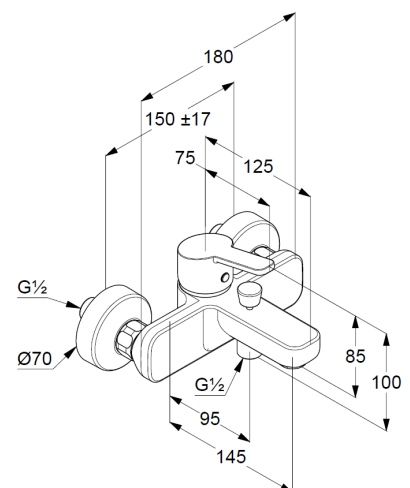

Technical Data

Product: SH KRISTALL2.0
single lever bath- and shower mixer,
DN 15

Article-Nr.: 376810575-58

Surface: 05 chrome

Product description

manufacturer KLUDI GmbH & Co. KG
Typ: SH KRISTALL2.0
single lever bath- and shower mixer,
DN 15/ PN 10
Art. Nr. 376810575-58
bath and shower mixer
single lever mixer
wall mounted
automatic diverter: shower/ bath
solid lever, metal
aerator M24
protected against back flow
shower outlet 1/2 inch
ceramic cartridge with hotwater safety device
flow rate at 3 bar = 21 l/ min.
S-unions G 1/2 x 3/4

Product Picture

Dimensional drawing

Flow rate diagram