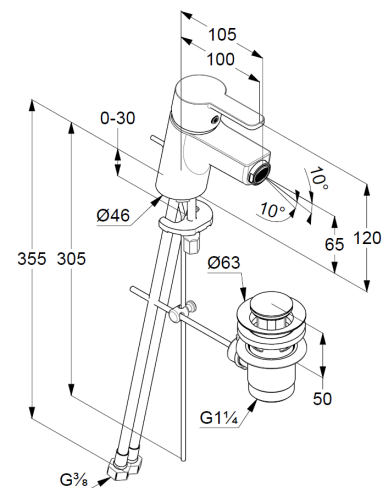

Technical Data

Product: SH KRISTALL2.0
single lever bidet mixer,
DN 15

Article-Nr.: 375330575-58

Surface: 05 chrome

Product description

manufacturer KLUDI GmbH & Co. KG
Typ: SH KRISTALL2.0
single lever bidet mixer,
DN 15/ PN 10
Art. Nr. 375330575-58
bidet mixer
single lever mixer
single hole mounted
solid lever, metal
S-Pointer M24 PCA
ceramic cartridge with hotwater safety device
flow rate at 3 bar = 6 l/ min.
flexible hoses G 3/8 DVGW approved
rapid installation set
pop up waste 1 1/4" metal

Product Picture

Dimensional drawing

Flow rate diagram