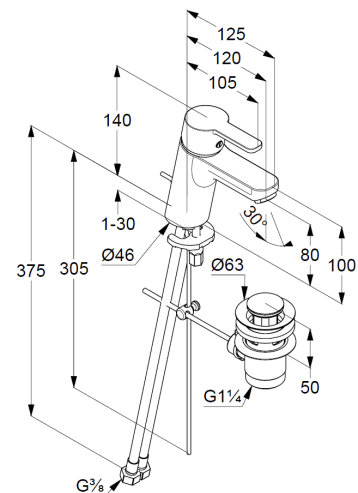

## Technical Data

Product: SH KRISTALL2.0  
single lever basin mixer 70  
DN 15

Article-Nr.: 373820575-58

Surface: 05 chrome

### Product description

manufacturer KLUDI GmbH & Co. KG  
Typ: SH KRISTALL2.0  
single lever basin mixer 70,  
DN 15/ PN 10  
Art. Nr. 373820575-58  
basin mixer  
single lever mixer  
single hole mounted  
solid handle, metal  
aerator M24  
ceramic cartridge with hotwater safety device  
flow rate at 3 bar = 7 l/ min.  
flexible hoses G 3/8 DVGW approved  
rapid installation set  
pop up waste 1 1/4" metal

Product Picture

Dimensional drawing

Flow rate diagram