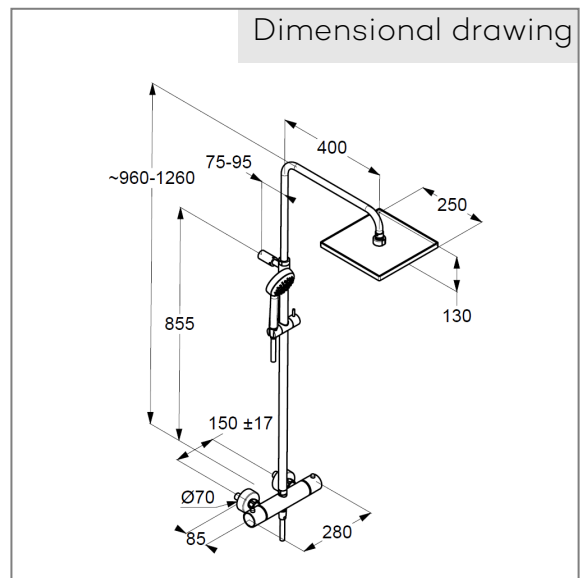

Technical Data

KLUDI LOGO
DUAL SHOWER SYSTEM
DN 15

Ref.:
6809805-00

Finishes:
05 chrome

Product description
Manufacturer KLUDI GmbH & Co. KG
Typ: KLUDI LOGO
DUAL SHOWER SYSTEM DN 15
Ref.: 6809805-00

thermostatic shower mixer DN 15
wall mounted
with ceramic shut-off valve 90°/ 90°
diverter headshower-handshower
temperature handle with hotwater safety at 38°C
protected against back flow
shower outlet 1/2 inch
with horizontally and vertically adjustable pipe
height-adjustable hand shower holder
With fixing material

hand shower 1 S
1 spray pattern
Volumen
with cleaning system
connection 1/2"
sieve seal

Shower hose
plastic coated
with metal-effect
with conical nuts
anti twist
G 1/2 x G 1/2 x 1600 mm

head shower 1 S
1 spray pattern
with cleaning system
connection 1/2"
with ball joint
250 x 250 mm
sieve seal

Product picture

Dimensional drawing

Flow rate diagram