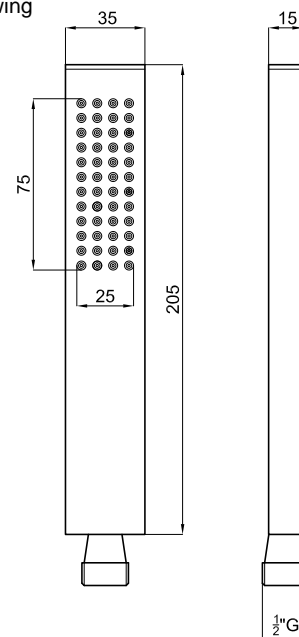

Description

Single function handshower. Flow rate 11,8 l/min. at 3 bar.

Finish

Matt black
100213273

Other Finishes

chrome
100038634

copper
100280811

brushed copper
100281778

titanium
100280690

brushed titanium
100280812

Certifications and quality characteristics

Technical drawing

Dimensions in mm