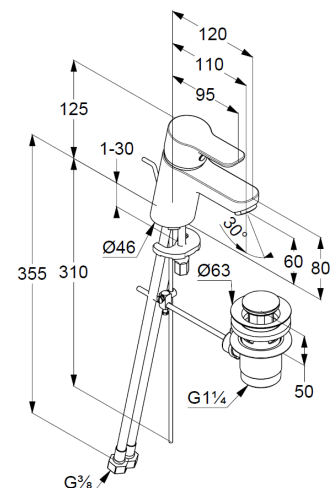

## Technical Data

Product: KLUDI PURE&EASY  
single lever basin mixer 60  
DN 15

Article-Nr.: 372850565

Surface: 05 chrome

### Product description

manufacturer KLUDI GmbH & Co. KG  
Typ: KLUDI PURE&EASY  
single lever basin mixer 60,  
DN 15/ PN 10  
Art. Nr. 372850565  
basin mixer  
single lever mixer  
single hole mounted  
solid handle, metal  
aerator M24  
ceramic cartridge with hotwater safety device  
flow rate at 3 bar = 7 l/ min.  
flexible hoses G 3/8 DVGW approved  
rapid installation set  
pop up waste 1 1/4" plastic

Product Picture

Dimensional drawing

Flow rate diagram