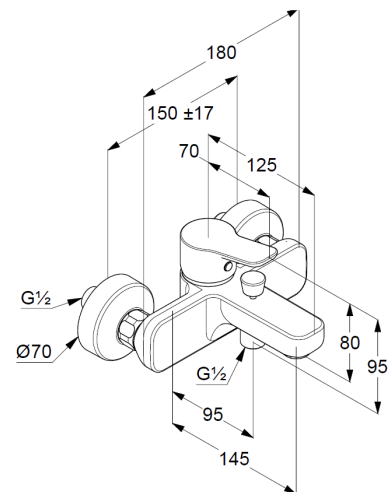

## Technical Data

Product: KLUDI PURE&EASY  
single lever bath- and shower mixer,  
DN 15

Article-Nr.: 376810565

Surface: 05 chrome

### Product description

manufacturer KLUDI GmbH & Co. KG  
Typ: KLUDI PURE&EASY  
single lever bath- and shower mixer,  
DN 15/ PN 10  
Art. Nr. 376810565  
bath and shower mixer  
single lever mixer  
wall mounted  
automatic diverter: shower/ bath  
solid lever, metal  
aerator M24  
protected against back flow  
shower outlet 1/2 inch  
ceramic cartridge with hotwater safety device  
flow rate at 3 bar = 21 l/ min.  
S-unions G 1/2 x 3/4

Product Picture

Dimensional drawing

Flow rate diagram