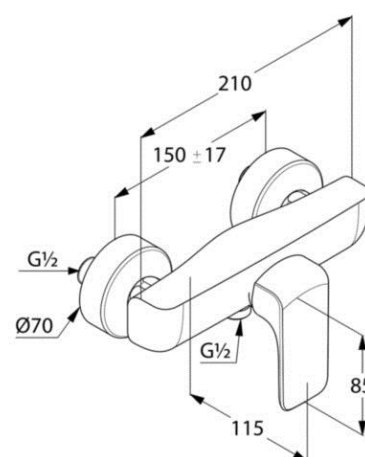

Product: KLUDI AMEO single lever shower mixer DN15

Ref.: 417100575

Product description

single lever shower mixer DN 15
 solid lever
 wall fastening
 flow rate 24l/ min.
 ceramic cartridge with hot water safety device
 shower outlet G 1/2
 protected against back flow
 S unions
 without shower set

Finishes:
 05 chrome

Product picture

Dimensional drawing

Advertisement

single lever shower mixer, manufacturer KLUDI GmbH & Co KG
 KLUDI AMEO single lever shower mixer item no. 417100575, DN 15, chrome plated brass, ceramic cartridge with hot water safety device, solid lever, type: single lever shower mixer DN 15, shower outlet 1/2 inch, protected against back flow DIN EN 1717, S unions 1/2 x 3/4 inch, flow rate 24 l/ min.

Flow rate diagram