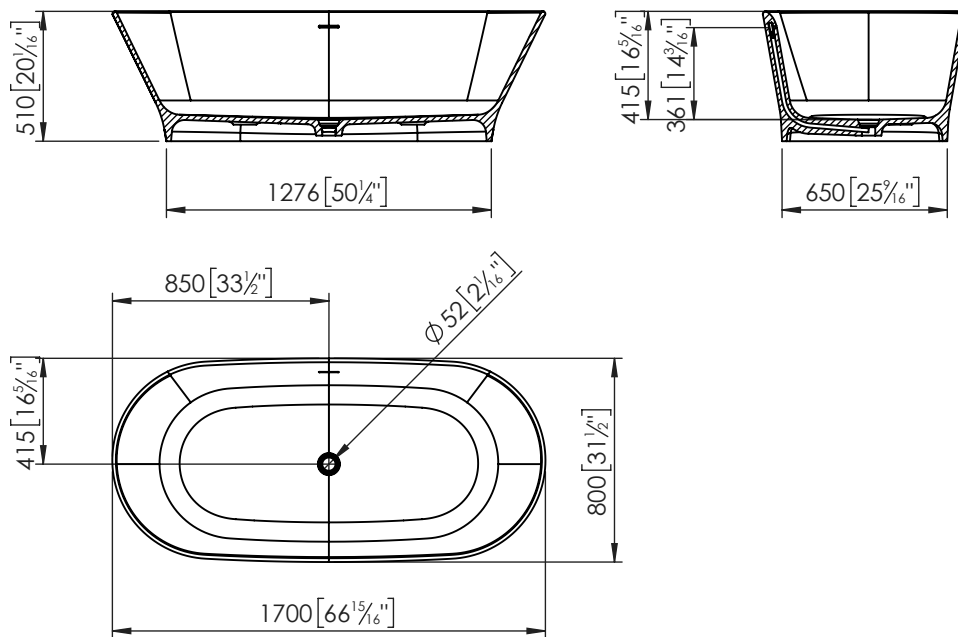

### Technical Information

- Installation: free standing
- Height: 510 mm
- Width: 800 mm
- Length: 1700 mm
- Net Weight: 190.08 Kg
- Volumen: 288 L

### Notes

All product dimensions are nominal and tolerances of the product may vary within an established range. All measurements of the technical drawings are expressed in mm[in].

Install the product following the recommendations in the installation manual.