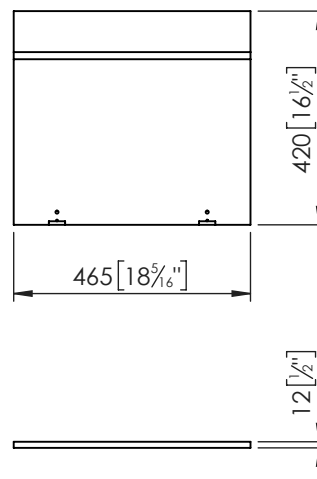

Accessories

K

K ESTANTE 5 TOALLERO VERT KRION BL
46X42
100142264

Description

Wall shelf made in KRION® for the K stepladder.

Features

- Made in KRION®SOLID
- Easy clean
- Easy maintenance
- Chemical resistance
- Anti-bacteria
- Length x Width: 465x420 mm

K ESTANTE 5 TOALLERO VERT KRION BL
46X42
100142264

Technical Information

- Installation: towel rails
- Height: 12 mm
- Width: 420 mm
- Length: 465 mm
- Net Weight: 4 Kg

Notes

All product dimensions are nominal and tolerances of the product may vary within an established range. All measurements of the technical drawings are expressed in mm[in].