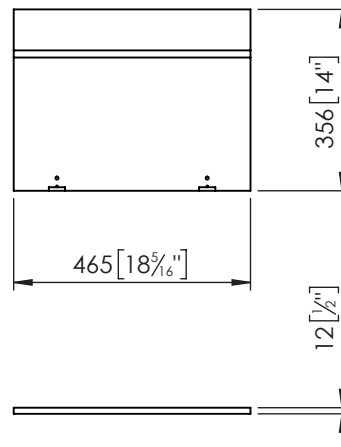

### Colour

White

Accessories

**K**

**K ESTANTE 4 TOALLERO VERT KRION BL**  
**46X35**  
100142263

**Technical Information**

- Installation: towel rails
- Height: 12 mm
- Width: 356 mm
- Length: 465 mm
- Net Weight: 3.5 Kg

**Notes**

All product dimensions are nominal and tolerances of the product may vary within an established range. All measurements of the technical drawings are expressed in mm[in].

Install the product following the recommendations in the installation manual.