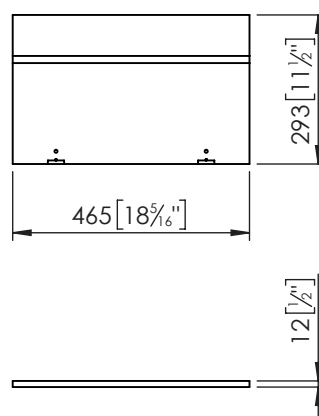

### Colour

White

Accessories

**K**

**K ESTANTE 3 TOALLERO VERT KRION BL**  
**46X29**  
100142262

**Technical Information**

- Installation: towel rails
- Height: 12 mm
- Width: 293 mm
- Length: 465 mm
- Net Weight: 3.1 Kg

**Notes**

All product dimensions are nominal and tolerances of the product may vary within an established range. All measurements of the technical drawings are expressed in mm[in].

Install the product following the recommendations in the installation manual.