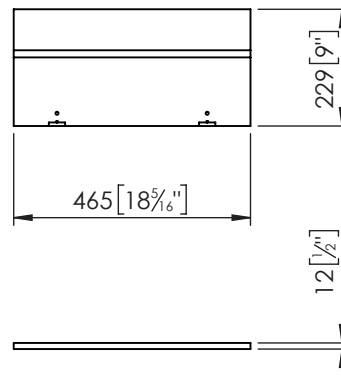

Accessories

K

K ESTANTE 2 TOALLERO VERT KRION BL
46X23
100142261

Description

Wall shelf made in KRION® for the K stepladder.

Features

- Made in KRION®SOLID
- Easy clean
- Easy maintenance
- Chemical resistance
- Anti-bacteria
- Length x Width: 465x229 mm

K ESTANTE 2 TOALLERO VERT KRION BL
46X23
100142261

Technical Information

- Installation: towel rails
- Height: 12 mm
- Width: 229 mm
- Length: 465 mm
- Net Weight: 0.78 Kg

Notes

All product dimensions are nominal and tolerances of the product may vary within an established range. All measurements of the technical drawings are expressed in mm[in].