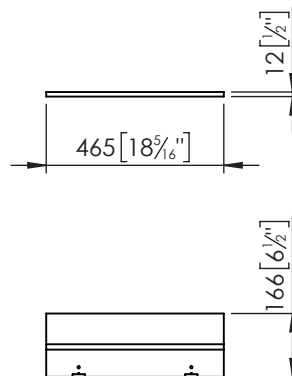

Accessories

K

K ESTANTE 1 TOALLERO VERT KRION BL
46X16
100142260

Description

Wall shelf made in KRION® for the K stepladder.

Features

- Made in KRION®SOLID
- Easy clean
- Easy maintenance
- Chemical resistance
- Anti-bacteria
- Length x Width: 465x166 mm

K ESTANTE 1 TOALLERO VERT KRION BL
46X16
100142260

Technical Information

- Installation: towel rails
- Height: 12 mm
- Width: 166 mm
- Length: 465 mm
- Net Weight: 0.57 Kg

Notes

All product dimensions are nominal and tolerances of the product may vary within an established range. All measurements of the technical drawings are expressed in mm[in].