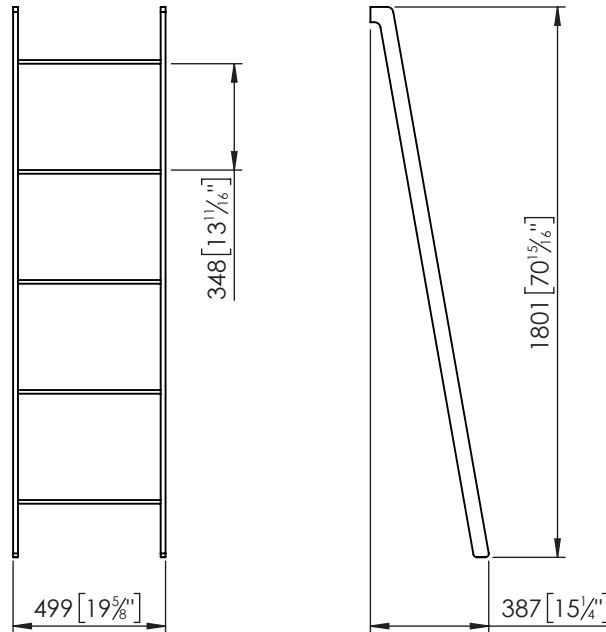

Accessories

K

K TOALLERO VERTICAL NOGAL 100193355

Description

Fixed height wall stepladder with 5 steps. Shelves can be attached optionally. Frame in walnut finish and shelves in KRION®.

Features

- Ladder made of wood and crossbars in KRION®SOLID
- Moisture resistance
- Respective shelves can be attached optionally on its 5 steps
- Length x Width: 499x387 mm

Codes and Standards

UNE 67100

Colour

Walnut/White

Accessories

K

K TOALLERO VERTICAL NOGAL
100193355

Technical Information

- Installation: de pared
- Height: 1801 mm
- Width: 387 mm
- Length: 499 mm
- Net Weight: 5.5 Kg

Notes

All product dimensions are nominal and tolerances of the product may vary within an established range. All measurements of the technical drawings are expressed in mm[in].