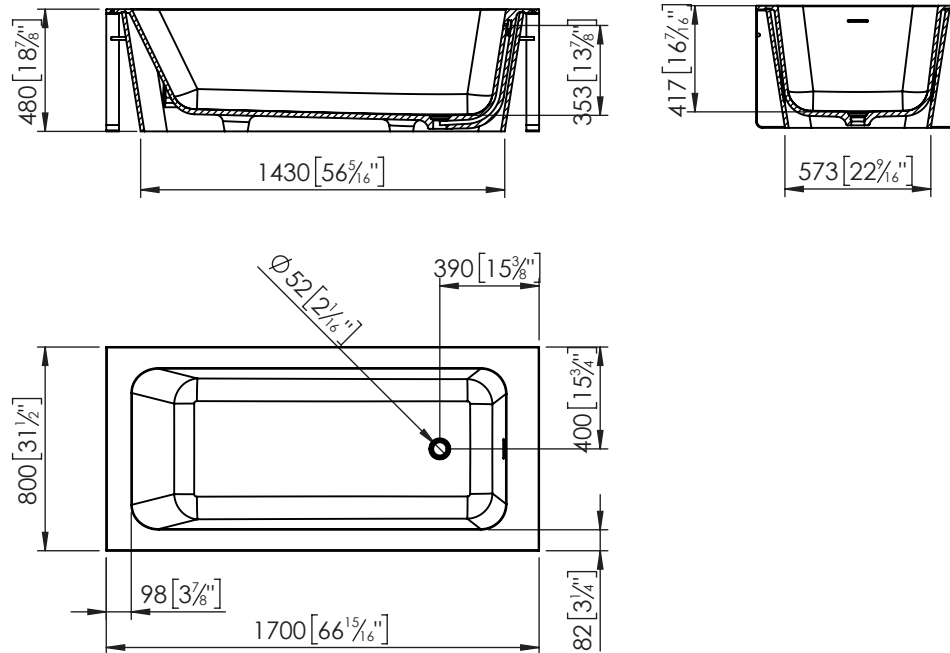

Technical Information

- Installation: free standing
- Height: 480 mm
- Width: 800 mm
- Length: 1700 mm
- Net Weight: 120 Kg
- Volumen: 245 L

Notes

All product dimensions are nominal and tolerances of the product may vary within an established range. All measurements of the technical drawings are expressed in mm[in].