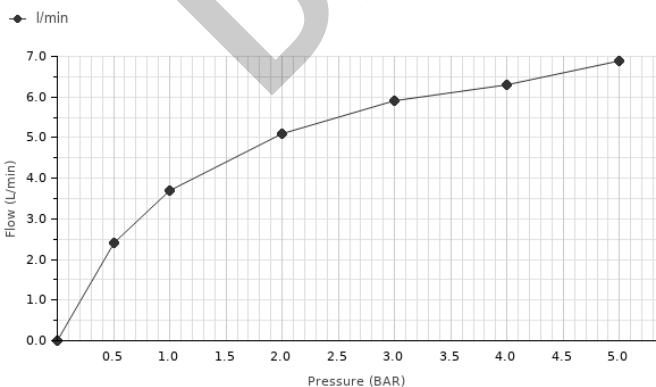

Certifications and quality characteristics

Flow rate diagramme

Pressure (bar)	0	0.5	1	2	3	4	5
Flow - l/min (±15%)	0	2.4	3.7	5.1	5.9	6.3	6.9