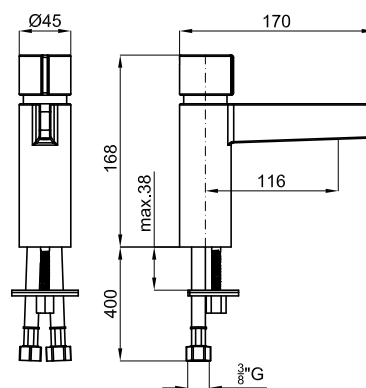

Technical drawing

Dimensions in mm

Noken does not guarantee the supply of discontinued items