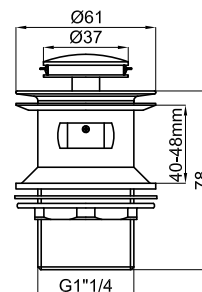

Technical drawing

Dimensions in mm

Noken does not guarantee the supply of discontinued items