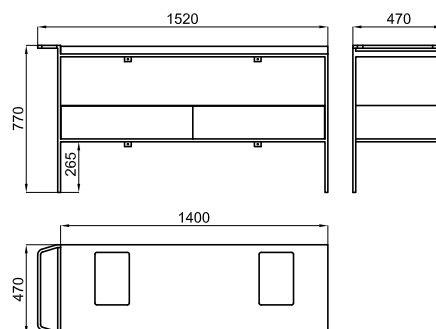

Technical drawing

Dimensions in mm

Noken does not guarantee the supply of discontinued items