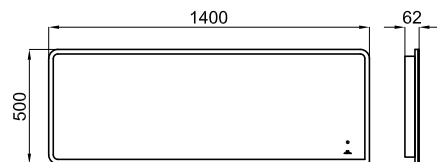

Technical drawing

Dimensions in mm

Noken does not guarantee the supply of discontinued items

noken
PORCELANOSA BATHROOMS

Warranty: For a warranty or other information on this product, visit our Web address: www.noken.com

Legal disclaimer: All details provided by the NOKEN's Product has an information purpose without any contractual value. In order to obtain further information about the materials and their installation please visit our showrooms. NOKEN reserves the right to modify or delete any information on this site. The images and colours shown in this site may differ from the real ones.

© 2022 noken | Edition: 10/10/2022 INT Ref.110734