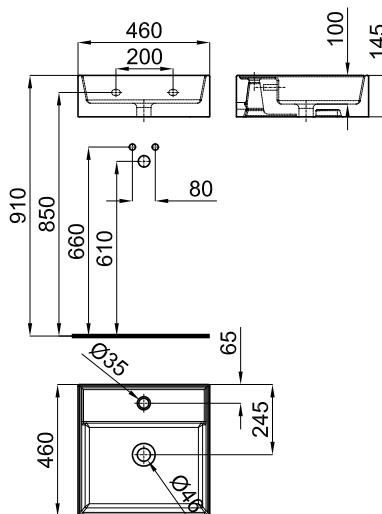

Certifications and quality characteristics

Technical drawing

Dimensions in mm