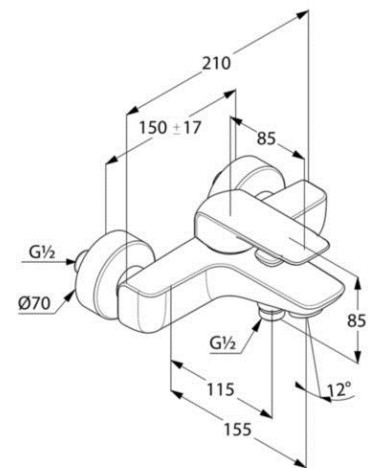

Product: KLUDI AMEO single lever bath and shower mixer DN15

Ref.: 414450575

Product description

single lever bath and shower mixer DN 15
 solid lever
 wall fastening
 flow rate 20 l/ min. at 3 bar
 s-pointer aerator M 24 x l
 ceramic cartridge with hot water safety device
 automatic diverter: shower to bath tub
 shower outlet G 1/2
 protected against back flow
 S unions
 without shower set

Finishes:
 05 chrome

Product picture

Dimensional drawing

Advertisement

single lever bath- and shower mixer, manufacturer KLUDI GmbH & Co KG KLUDI AMEO single lever bath- and shower mixer item no. 414450575, DN 15, chrome plated brass, solid lever, type: single lever bath- and shower mixer DN 15, automatic diverter: shower to bath tub, protected against back flow DIN EN 1717, shower outlet 1/2 inch, S unions 1/2 x 3/4 inch, s-pointer aerator M 24 x l, flow rate 20 l/ min. at 3 bar ceramic cartridge with hot water safety device,

Flow rate diagram