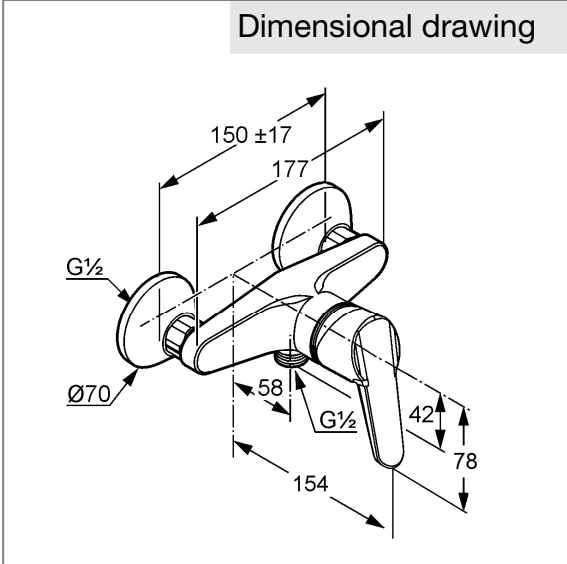

Product: KLUDI D-VISE single lever shower mixer DN 15

Ref.: 378420590

Product description

single lever shower mixer DN 15
 solid lever
 wall fastening
 flow class B
 ceramic cartridge with hot water safety device
 shower outlet 1/2 inch
 protected against back flow EN 1717
 S- unions 1/2 x 3/4 inch
 without shower set
 noise level I

Finishes:
 05 chrome

Product picture

Advertisement

- * KLUDI GmbH & Co KG D-VISE single lever shower mixer item no. 378420590
- ** ceramic cartridge with hot water safety device Ø 35 mm, DIN EN 817
- *** chrome plated brass, DIN 50930-6

single lever shower mixer, manufacturer KLUDI GmbH & Co KG D-VISE single lever shower mixer item no. 378420590, DN 15, chrome plated brass, projection 154 mm, ceramic cartridge with hot water safety device Ø 35 mm, solid lever, noise level DIN 4109 group I = ≤ 20 dbA, type: single lever shower mixer DN 15, shower outlet 1/2 inch, protected against back flow DIN EN 817, shower outlet 1/2 inch, S unions 1/2 x 3/4 inch, lever projection 87 mm, flow class B (max. 0,28 l/s), for pressure type water heater, for continuous line heater, PN 10,

Dimensional drawing

Flow rate diagram