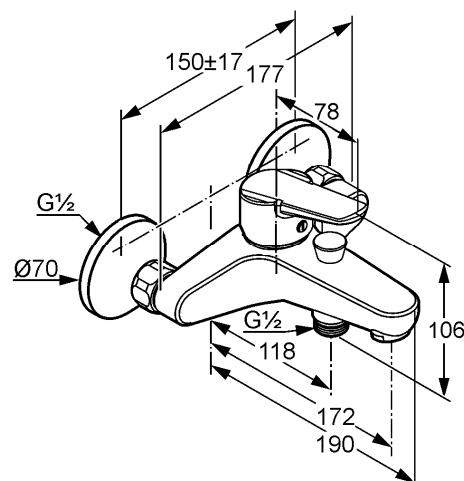

**Product:** KLUDI D-VISE single lever bath- and shower mixer DN 15

**Ref.:** 376820590

**Product description**

single lever bath- and shower mixer DN 15  
 solid lever  
 wall fastening  
 flow class DB  
 aerator M 24 x I  
 ceramic cartridge with hot water safety device  
 automatic diverter: shower to bath tub  
 shower outlet 1/2 inch  
 protected against back flow EN 1717  
 S- unions 1/2 x 3/4 inch  
 without shower set  
 noise level I

Finishes:  
 05 chrome

**Product picture**

**Advertisement**

- \* KLUDI GmbH & Co KG KLUDI D-VISE single lever bath- and shower mixer item no. 376820590
- \*\* ceramic cartridge with hot water safety device Ø 35 mm, DIN EN 817
- \*\*\* chrome plated brass, DIN 50930-6

single lever bath- and shower mixer, manufacturer KLUDI GmbH & Co KG KLUDI D-VISE single lever bath- and shower mixer item no. 376820590, DN 15, chrome plated brass, flow class D B (max. 0,34 l/s), solid lever, noise level DIN EN 4109 group I = ≤ 20 dbA, type: single lever bath- and shower mixer DN 15, automatic diverter: shower to bath tub, protected against back flow DIN EN 1717, shower outlet 1/2 inch, nozzle projection 172/190 mm, S unions 1/2 x 3/4 inch, aerator M 24 x I D, lever projection 78 mm, ceramic cartridge with hot water safety device Ø 35 mm, without shower set, for pressure type water heater, for continuous line heater, PN 10

**Dimensional drawing**

**Flow rate diagram**