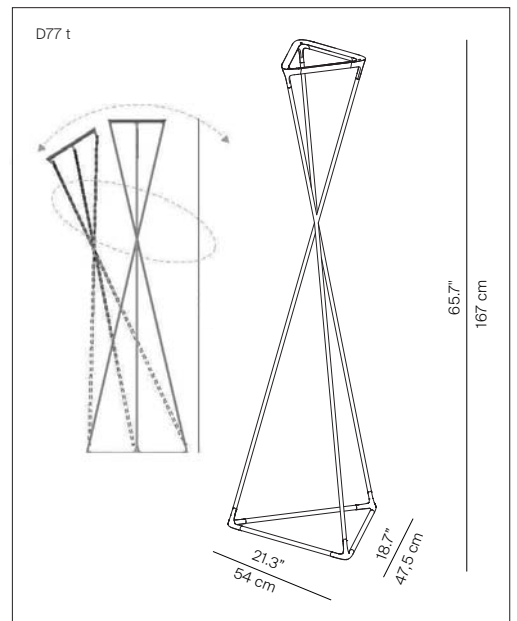

TANGO

design Francisco Gomez Paz, 2014

**LUCE
PLAN**

Type: Floor
Light Source: LED 35W(*) 24V 2700 or 3000K EEL: A
sensor dimmer

Product use: Indoor

Materials: Structure in aluminium
Joints in elastomer

Colors: Black

Description : An innovative floor lamp for indirect lighting, giving the fixture a dynamic posture of variable geometry, which through a simple gesture makes it possible to gently adjust the direction of the beam.

Rating:   220-240 V ~ 50/60 Hz

Marking:  **IP20**

Reference code : Structure
D77Nt (3000K) 1D77NTD00001 black
D77Ntw (2700K) 1D77NTDW0001 black

* The LED lamps cannot be changed in the luminaire