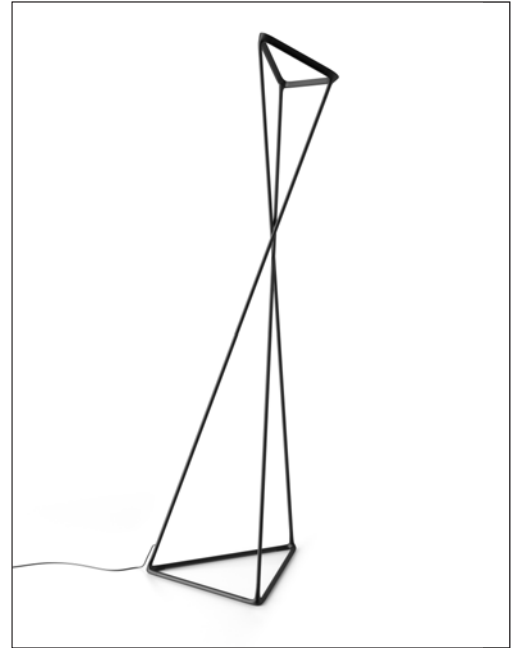

TANGO

design Francisco Gomez Paz, 2014

**LUCE
PLAN**

Type: Floor
Light Source: LED 35W(*) 24V 2700 or 3000K EEL: A
sensor dimmer

Product use: Indoor

Materials: Structure in aluminium
Joints in elastomer

Colors: Black

Description : An innovative floor lamp for indirect lighting, giving the fixture a dynamic posture of variable geometry, which through a simple gesture makes it possible to gently adjust the direction of the beam.

Rating: 220-240 V ~ 50/60 Hz

Marking: **IP20**

Reference code : Structure
D77Nt (3000K) 1D77NTD00001 black
D77Ntw (2700K) 1D77NTDW0001 black