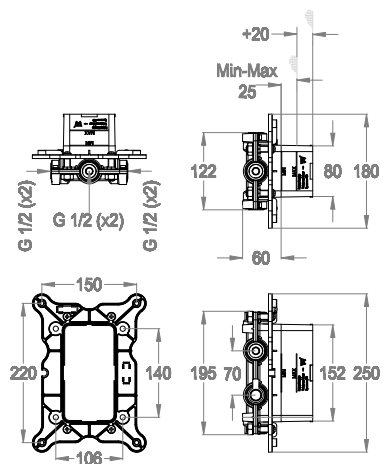

FirUnico® universal built-in system.

Available finishings

Raw Brass

05.00
Raw Brass

Technical details

Item requiring a wall installation.

Water inlet.

G 1/2

Water outlet.

G 1/2

4+1
OUTLETS

Universal built-in system equipped with 4 side outlets for shower mixer + 1 frontal outlet for wash basin mixer.

DVGW certified item.

EN 817

DVGW certified item.

EN 1111